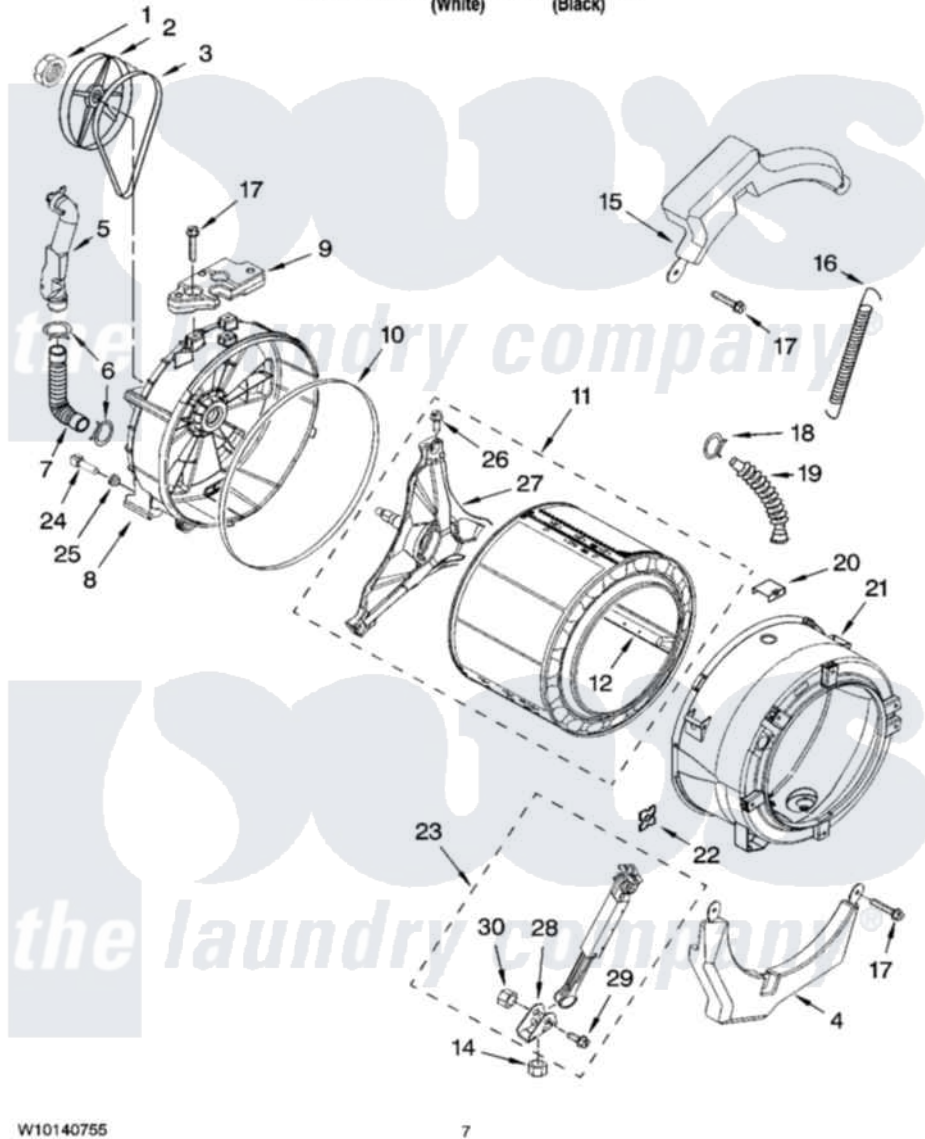

**Maytag MHWZ400TQ00 06 - TUB AND BASKET PARTS, OPTIONAL PARTS  
(NOT INCLUDED)**

**TUB AND BASKET PARTS**

For Models: MHWZ400TQ00, MHWZ400TB00  
(White) (Black)

W10140755

7

Maytag Residential Maytag MHWZ400TQ00 Washer Parts Parts Diagram 06 - TUB AND BASKET PARTS, OPTIONAL PARTS (NOT INCLUDED)

Click on the part number to view part

Item	Original Part Number	Replaced By	Status	Part Description
1	8533999	<a href="#">W10283361</a>		Nut, Pulley
2	<a href="#">8540088C</a>			Pulley
3	W10116215	<a href="#">W10388418</a>		Belt
4	8540600	<a href="#">W10200297</a>		Counterwgt
5	<a href="#">W10112169</a>			Pipe, Ventilation
6	8540010	<a href="#">W10208156</a>		Clamp
7	<a href="#">8540019</a>			Hose, Exhaust
8	W10112660	<a href="#">280253</a>		Tub-Outer
9	<a href="#">8540604</a>			Counterweight, Rear
10	8540090	<a href="#">W10111158</a>		Gasket
11	<a href="#">W10112984</a>			Basket, Complete
12	<a href="#">W10112972</a>			Baffle, Tub
14	<a href="#">8534084</a>			Nut, Shock Absorber Mounting
15	8540598	<a href="#">W10200296</a>		Counterwgt
16	W10010360	<a href="#">280159</a>		Spring