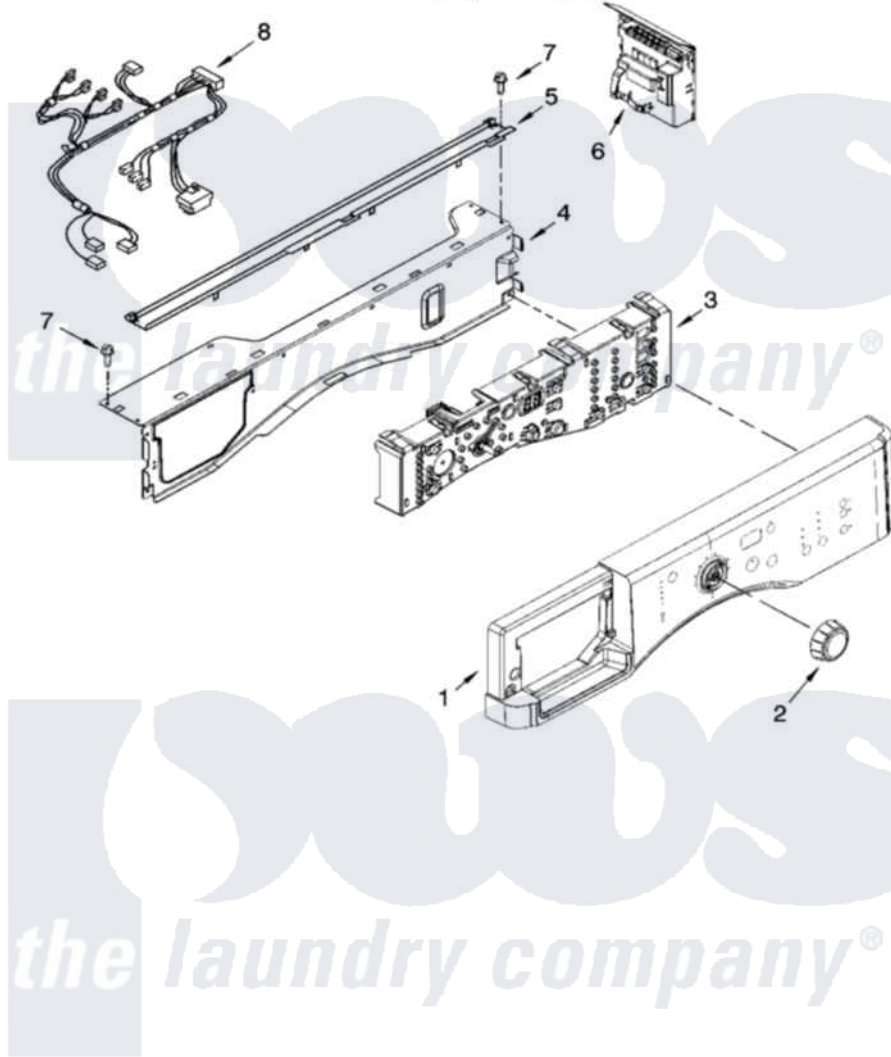

# Maytag MHWZ400TQ01 03 - CONTROL PANEL PARTS

## CONTROL PANEL PARTS

For Models: MHWZ400TQ01, MHWZ400TB01  
(White) (Black)

4

W10205312

[Maytag Residential Maytag MHWZ400TQ01 Washer Parts](#) Parts Diagram 03 - CONTROL PANEL PARTS  
Click on the part number to view part

Item	Original Part Number	Replaced By	Status	Part Description
1	<a href="#">W10117405</a>			Panel, Control
"	<a href="#">W10119011</a>			Panel, Control
2	<a href="#">W10112899</a>			Knob, Control
"	<a href="#">W10119050</a>			Knob, Control
3	<a href="#">W10117418</a>			User Interface
4	W10161692	<a href="#">W10240776</a>		Brace, Top Front
5	<a href="#">8540722</a>			Channel, Water
6	W10160259	<a href="#">W10205976</a>		Control-Elec
7	W10015090	<a href="#">489442</a>		Screw 3 2217757 Roller, Front
8	<a href="#">W10184855</a>			Harness, Wiring