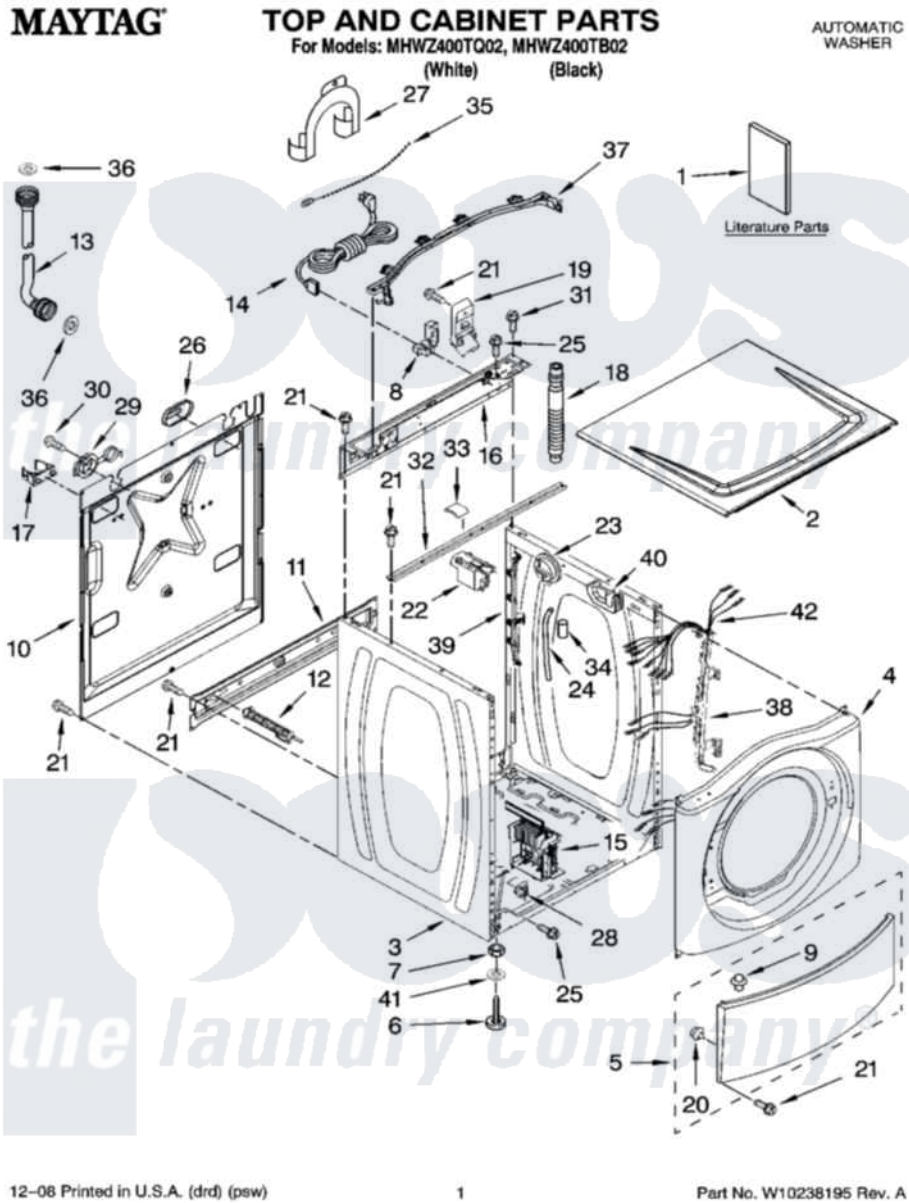

Maytag MHWZ400TQ02 01 - TOP AND CABINET PARTS

Maytag Residential Maytag MHWZ400TQ02 Washer Parts Parts Diagram 01 - TOP AND CABINET PARTS
 Click on the part number to view part

Item	Original Part Number	Replaced By	Status	Part Description
1	W10151563		Not Available	Use & Care Guide
"	W10207733		Not Available	Tech Sheet
"	W10171151		Not Available	Energy Guide
"	W10112913		Not Available	Quick Start Guide
2	8540716	W10303994		Top
"	W10128645			Top
3	W10201831	W10410294		Cabinet
"	W10201827			Cabinet
4	W10112948	W10306505		Panel, Front
"	W10117457	W10112901		Panel
5	8540813	8540664		Toe Panel
"	W10112981	W10112961		Panel
6	W10121677	W10245373		Foot, Leveling
7	3359452			Nut, Lock
8	W10110676	8182635		Strain Relief
9	8518891			Rivet

10	8540580		Panel, Rear
11	W10189657		Brace, Transport
12	8540199	W10285622	Bolt
13	8571377	89503	Hose-Inlet
"	8571378	89503	Hose-Inlet
14	W10029820		Cord, Power
15	W10205342		Motor Control Unit
16	W10161694		Brace, Rear
17	8540093		Clamp, Tube Transportation
18	W10114608		Hose, Drain
19	8540607		Retainer, Hose Outlet
20	238614		Bumper And Isolation
21	W10015090	489442	Screw 3 2217757 Roller, Front
22	8540230	W10339736	Filter, Interference
23	W10163980		Switch, Pressure
24	8540294		Hose, Pressure Switch
25	8540479		Screw, Grounding
26	8540268		Cover, Transport
27	8540021	W10280024	U-Bend, Drain Hose
28	W10085220		Microswitch
29	8540728	8182699	Grommet, Cord Support
30	8540727	8182201	Screw, 3 X 8 mm
31	8540329		Screw, 8-18 X 7/16
32	8540720		Brace, Top
33	8283273		Damper, Brace
34	2161302	2162499	Sleeve, Suction Line
35	3347868	W10339879	Tie, Cable
36	16123		Washer Inlet-Hose Miscellaneous Parts Must be Ordered Separately.
37	W10168548		Harness Channel, Top Rear
38	W10168546		Harness Channel, Side Front
39	W10168547		Harness Channel, Side Rear
40	8540644		Bracket-Suspension Spring
41	487576		Washer, Nylon
42	W10208139		Harness, Wiring