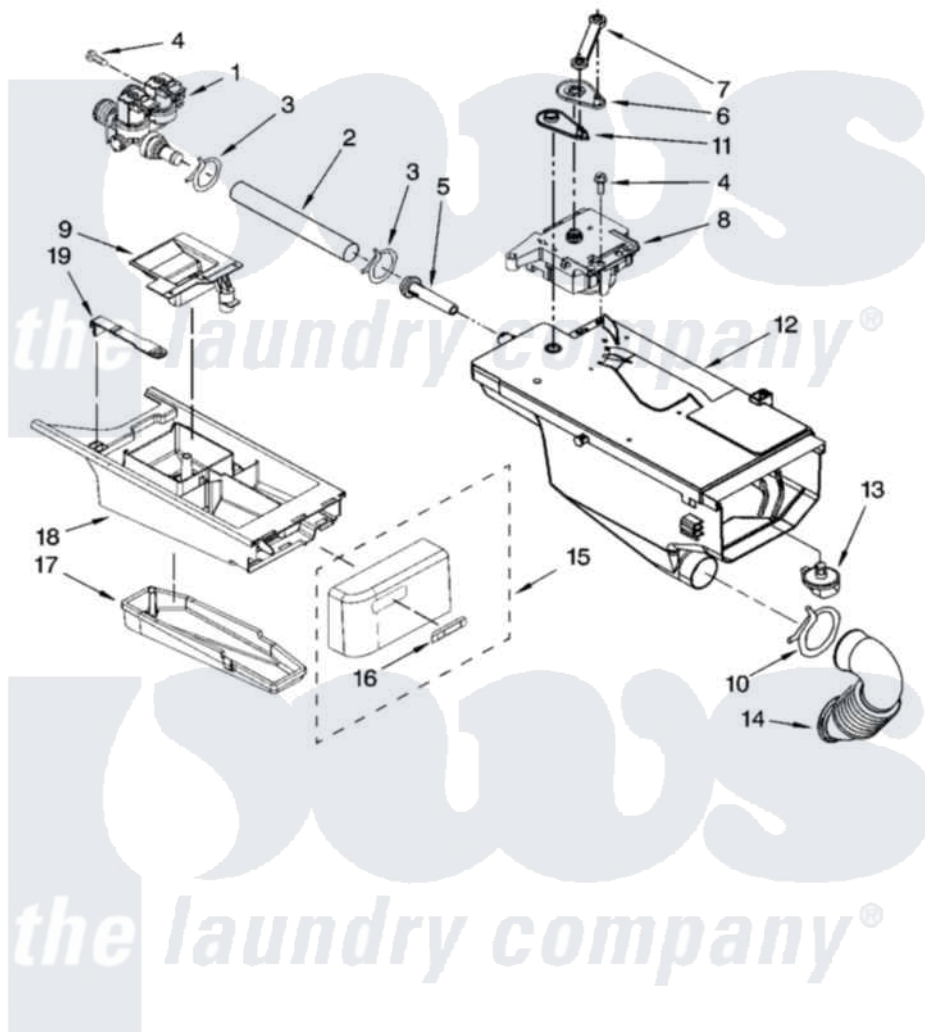

# Maytag MHWZ400TQ02 04 - DISPENSER PARTS

## DISPENSER PARTS For Models: MHWZ400TQ02, MHWZ400TB02 (White) (Black)

W10238195

5

Maytag [Residential Maytag MHWZ400TQ02 Washer Parts](#) Parts Diagram 04 - DISPENSER PARTS  
Click on the part number to view part

Item	Original Part Number	Replaced By	Status	Part Description
1	<a href="#">8540751</a>			Valve, Water Inlet
2	<a href="#">8540065</a>			Hose, Valve To Dispenser
3	370450	<a href="#">596669</a>		Clamp, Manifold
4	8540282	<a href="#">8181661</a>		Screw, Actuator
5	8540042	<a href="#">8183181</a>		Nozzle, Inlet
6	<a href="#">8540393</a>			Cam, Actuator
7	<a href="#">8540394</a>			Lever, Water Distribution
8	W10143587	<a href="#">W10143586</a>		Actuator
9	<a href="#">8540429</a>			Siphon, Bleach/Softener
10	<a href="#">8281276</a>			Clamp, Hose
11	<a href="#">8540395</a>			Connection, Lever
12	<a href="#">8540058</a>			Dispenser
13	<a href="#">8540053</a>			Nozzle, Distribution
14	<a href="#">8540063</a>			Hose, Dispenser To Tub
15	<a href="#">W10118955</a>			Handle, Drawer
"	<a href="#">W10118961</a>			Handle, Drawer