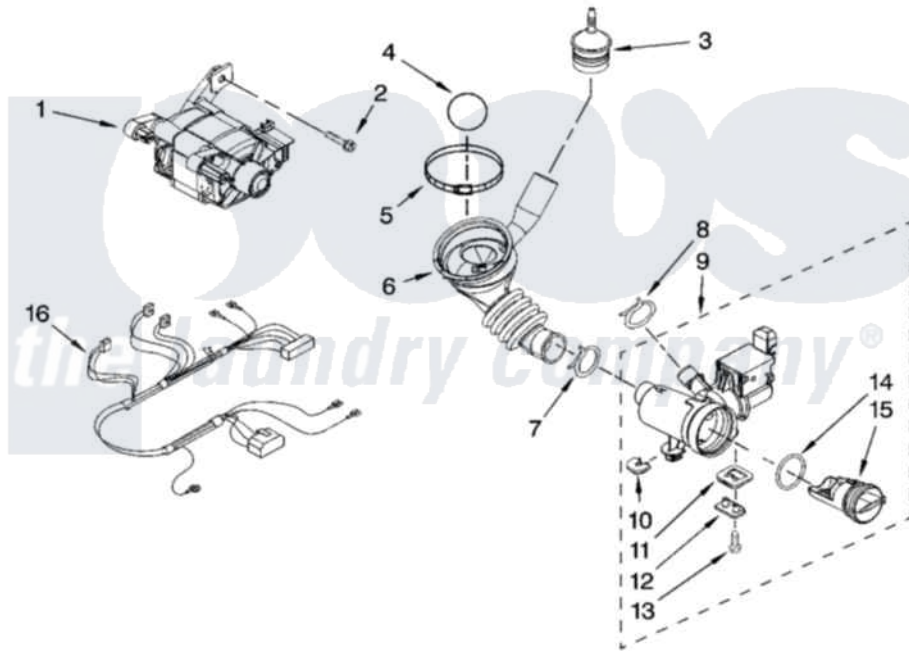

Maytag MHWZ400TQ02 05 - PUMP AND MOTOR PARTS

PUMP AND MOTOR PARTS

For Models: MHWZ400TQ02, MHWZ400TB02
(White) (Black)

6

W10238195

Maytag [Residential Maytag MHWZ400TQ02 Washer Parts](#) Parts Diagram 05 - PUMP AND MOTOR PARTS
Click on the part number to view part

Item	Original Part Number	Replaced By	Status	Part Description
1	W10171902			Motor, Drive
2	8540134			Bolt, Motor
3	8540180	W10405608		Air Trap
4	8540013			Ball
5	8540008			Clamp
6	8540012			Hose, Tub To Pump
7	370448	616099		Clamp
8	356138			Clamp, Hose
9	W10130913			Pump
10	W10034820			Foot, Rubber
11	W10034830			Foot, Rubber
12	8540033			Cap, Right Foot
13	8533964			Screw, 10-16 X 1.25
14	8540025	W10130913		Pump
15	8540996	W10130913		Pump
16	W10201879			Harness, Motor