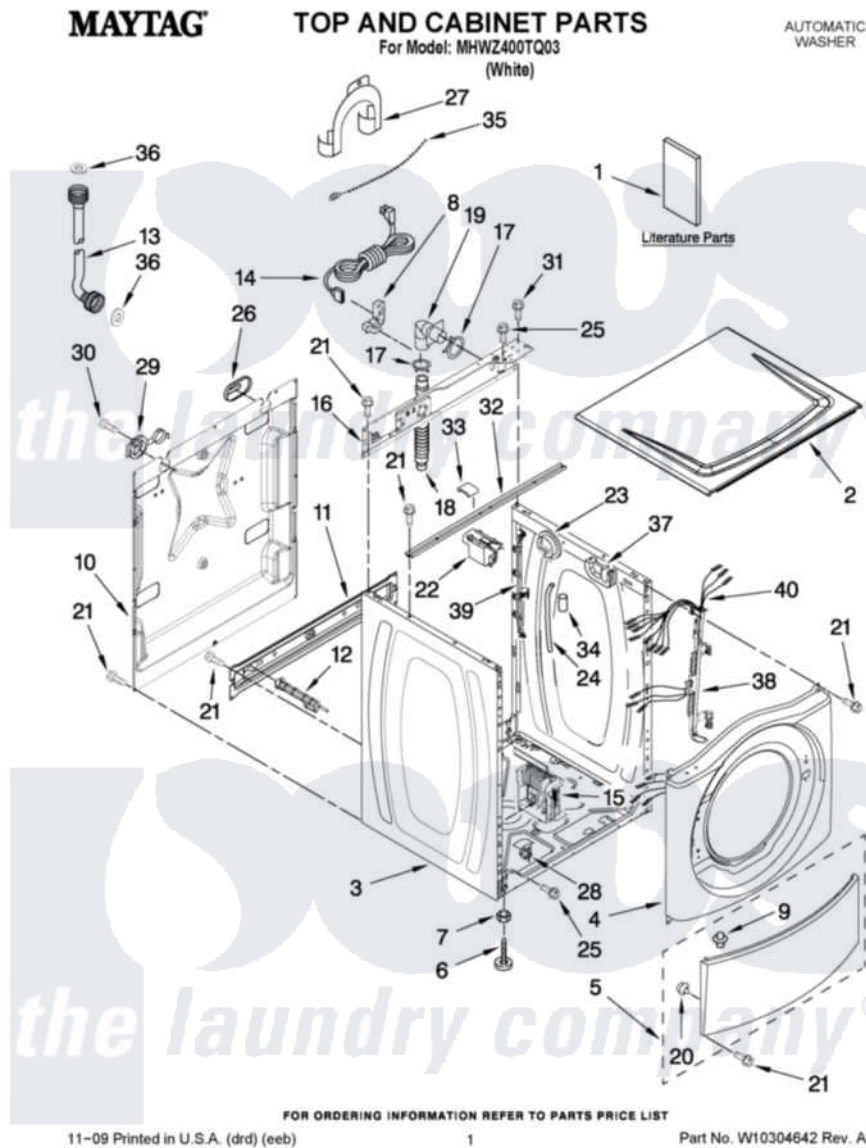

Maytag MHWZ400TQ03 01 - TOP AND CABINET PARTS

Maytag Residential Maytag MHWZ400TQ03 Washer Parts Parts Diagram 01 - TOP AND CABINET PARTS
Click on the part number to view part

Item	Original Part Number	Replaced By	Status	Part Description
1	W10285612		Not Available	USE & CARE GUIDE
"	W10252711		Not Available	TECH SHEET
"	W10171151		Not Available	Energy Guide
2	8540716	W10303994		Top
3	W10245758	W10410294		Cabinet
4	W10112948	W10306505		Panel, Front
5	8540813	8540664		Toe Panel
6	W10245373			Foot, Leveling
7	3359452			Nut, Lock
8	W10110676	8182635		Strain Relief
9	8518891			Rivet
10	W10258341			Panel, Rear
11	W10189657			Brace, Transport
12	W10251449	W10285622		Bolt
13	W10194208	89503		Hose-Inlet
"	8571378	89503		Hose-Inlet

14	W10205499		Cord, Power
15	W10289776	W10384843	Motor Control Unit
16	W10244560		Brace, Rear
17	356138		Clamp, Hose
18	W10003280	8181737	Hose, Drain
19	W10003260	8181738	Connector, Hose Outlet
20	238614		Bumper And Isolation
21	W10015090	489442	Screw 3 2217757 Roller, Front
22	8540230	W10339736	Filter, Interference
23	W10163980		Switch, Pressure
24	8540294		Hose, Pressure Switch
25	8540479		Screw, Grounding
26	8540268		Cover, Transport
27	8540021	W10280024	U-Bend, Drain Hose
28	W10085220		Microswitch
29	8540728	8182699	Grommet, Cord Support
30	8540727	8182201	Screw, 3 X 8 mm
31	8540329		Screw, 8-18 X 7/16
32	8540720		Brace, Top
33	8283273		Damper, Brace
34	2161302	2162499	Sleeve, Suction Line
35	3347868	W10339879	Tie, Cable
36	3976300	16123	Washer Inlet-Hose Miscellaneous Parts Must be Ordered Separately.
37	8540644		Bracket-Suspension Spring
38	W10168546		Harness Channel, Side Front
39	W10168547		Harness Channel, Side Rear
40	W10239822		Harness, Wiring