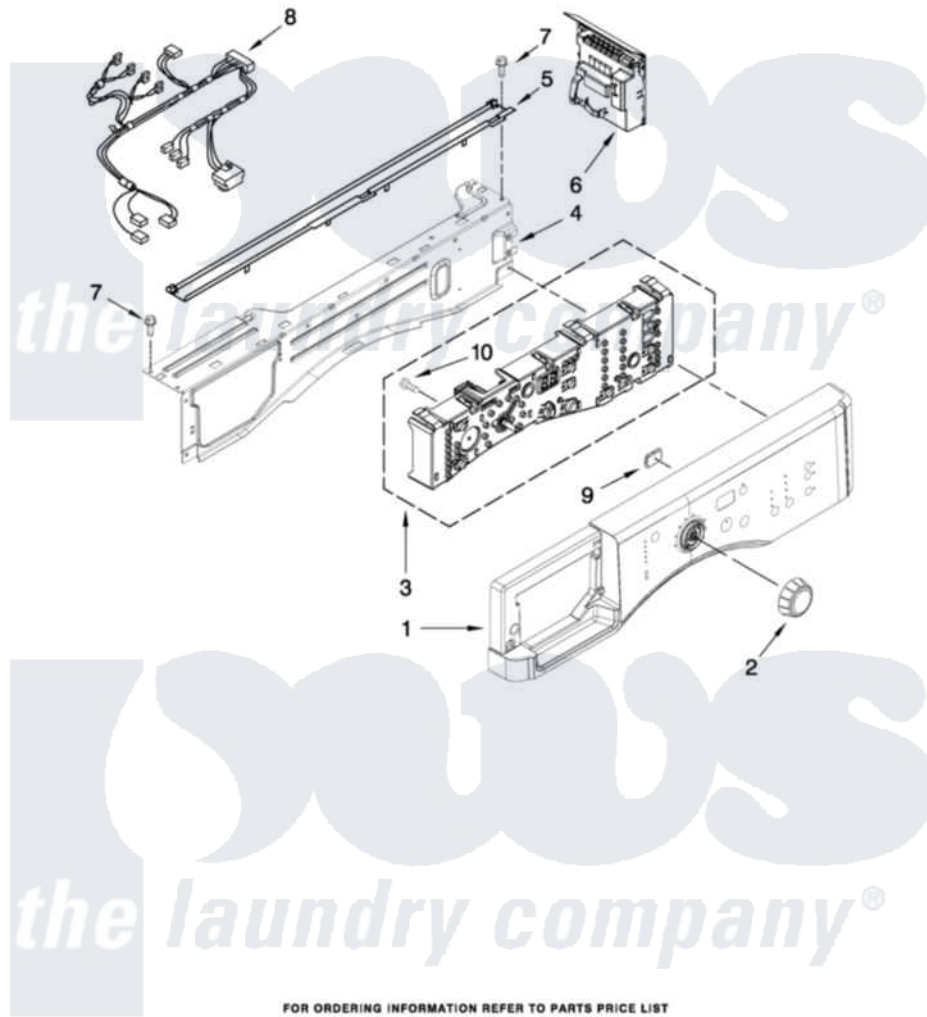

Maytag MHWZ400TQ03 03 - CONTROL PANEL PARTS

CONTROL PANEL PARTS

For Model: MHWZ400TQ03
(White)

FOR ORDERING INFORMATION REFER TO PARTS PRICE LIST

4

W10304642

Maytag [Residential Maytag MHWZ400TQ03 Washer Parts](#) Parts Diagram 03 - CONTROL PANEL PARTS
Click on the part number to view part

Item	Original Part Number	Replaced By	Status	Part Description
1	W10117405			Panel, Control
2	W10112899			Knob, Control
3	W10117418			User Interface
4	W10240776			Brace, Top Front
5	8540839			Channel, Water
6	W10296379		Not Available	MICROCOMPUTER, MACHINE CONTROL
7	W10015090	489442		Screw 3 2217757 Roller, Front
8	W10232994	W10298264		Harness, Wiring
9	W10117387			Lens, Display
10	3400238			Screw, 2-28 X 1/2