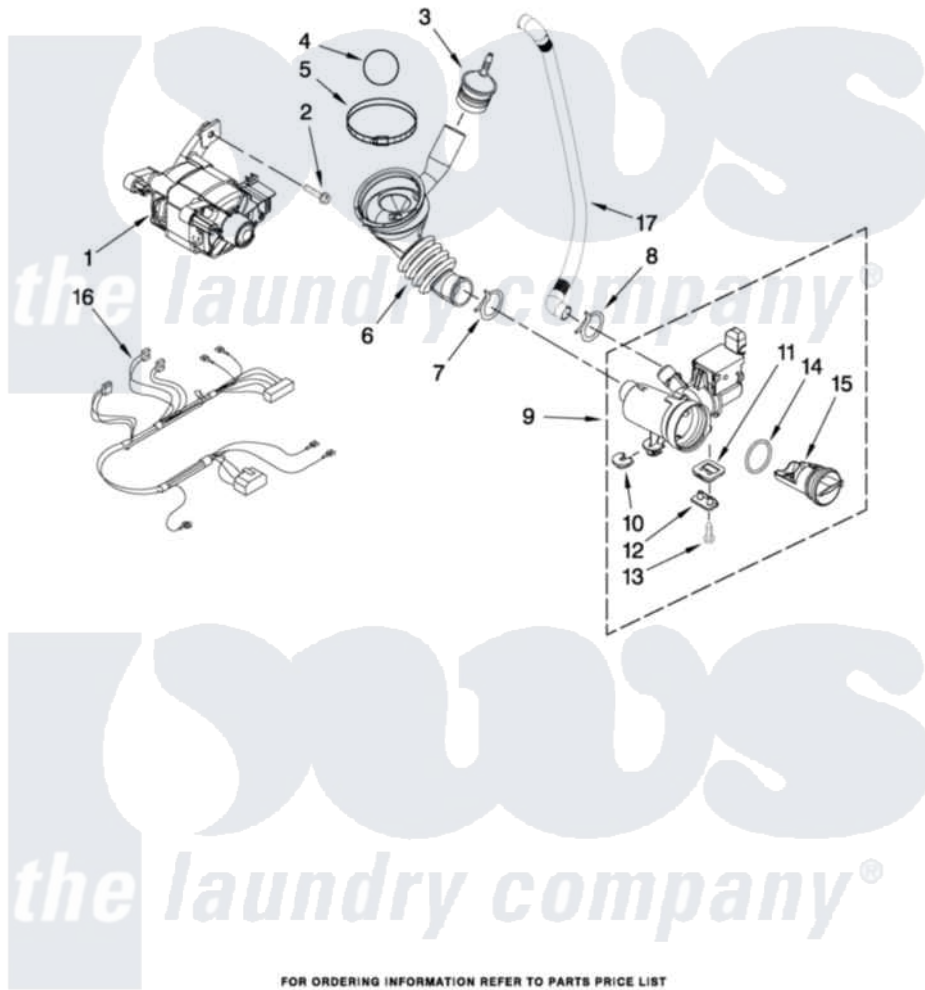

Maytag MHWZ400TQ03 05 - PUMP AND MOTOR PARTS

PUMP AND MOTOR PARTS

For Model: MHWZ400TQ03
(White)

FOR ORDERING INFORMATION REFER TO PARTS PRICE LIST

6

W10304642

Maytag [Residential Maytag MHWZ400TQ03 Washer Parts](#) Parts Diagram 05 - PUMP AND MOTOR PARTS

[Click on the part number to view part](#)

Item	Original Part Number	Replaced By	Status	Part Description
1	W10171902			Motor, Drive
2	8540134			Bolt, Motor
3	8540180	W10405608		Air Trap
4	8540013			Ball
5	8540008			Clamp
6	8540012			Hose, Tub To Pump
7	370448	616099		Clamp
8	W10245724	285655		Clamp, Hose
9	W10130913			Pump
10	W10034820			Foot, Rubber
11	W10034830			Foot, Rubber
12	8540033			Cap, Right Foot
13	8533964			Screw, 10-16 X 1.25
14	8540025	W10130913		Pump
15	8540996	W10130913		Pump
16	W10201879			Harness, Motor