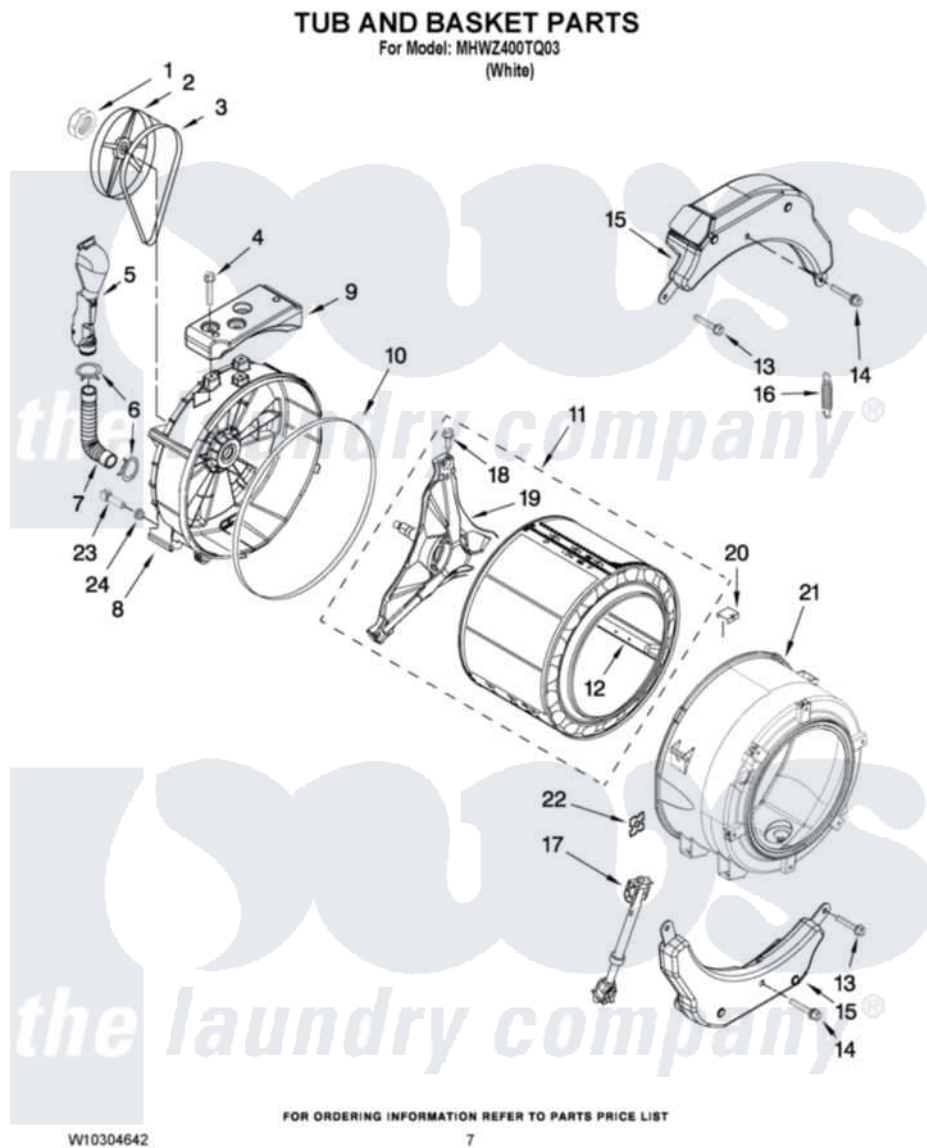

Maytag MHWZ400TQ03 06 - TUB AND BASKET PARTS

Maytag Residential Maytag MHWZ400TQ03 Washer Parts Parts Diagram 06 - TUB AND BASKET PARTS
Click on the part number to view part

Item	Original Part Number	Replaced By	Status	Part Description
1	8533999	W10283361		Nut, Pulley
2	8540088C			Pulley
3	W10260319			Belt, Drive
4	W10246531			Screw, Rear Counterweight
5	W10142720			Pipe, Ventilation
6	8540010	W10208156		Clamp
7	8540019			Hose, Exhaust
8	W10200751	W10285625		Tub-Outer
9	W10200747			Counterweight, Rear
10	8540090	W10111158		Gasket
11	W10205253			Basket, Complete
12	W10112972			Baffle, Tub
13	W10094780	W10182109		Screw-Kit
14	W10259288			Bolt Assembly, Counterweight Center Hole
15	W10223198			Counterweight, Front
16	W10010360	280159		Spring

17	W10015830		Shock Absorber
18	8540382		Screw
19	W10202464		Crosspiece Assembly
20	8540092		Clamp, Tub
21	W10289875	W10313497	Tub-Outer
22	8540072	8182512	Nut, Push-In
23	8540766		Seal, Rubber
24	W10176659	8181705	Ntc