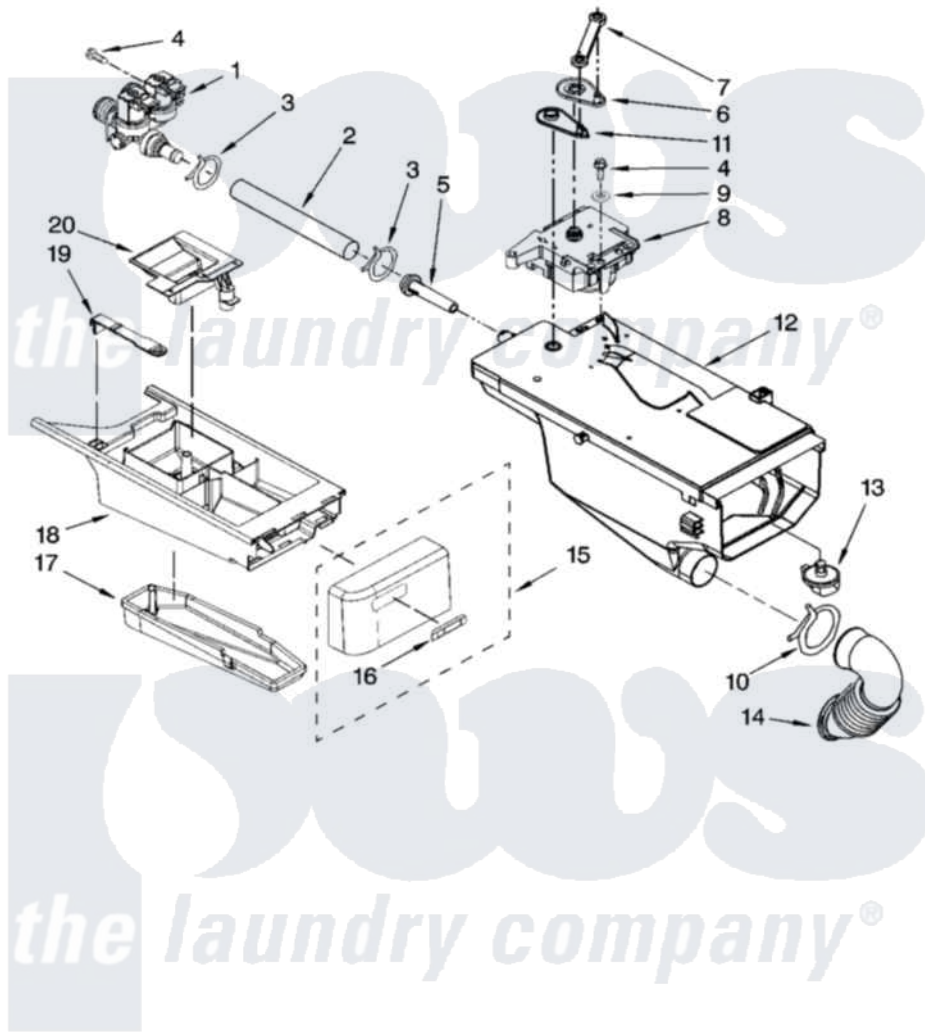

Maytag MHWZ600TB00 04 - DISPENSER PARTS

DISPENSER PARTS

For Models: MHWZ600TW00, MHWZ600TB00, MHWZ600TK00
(White/Chrome) (Black/Chrome) (Pacific Blue)

W10140756

5

Maytag [Residential Maytag MHWZ600TB00 Washer Parts](#) Parts Diagram 04 - DISPENSER PARTS
Click on the part number to view part

Item	Original Part Number	Replaced By	Status	Part Description
1	8540751			Valve, Water Inlet
2	8540065			Hose, Valve To Dispenser
3	370450	596669		Clamp, Manifold
4	8540282	8181661		Screw, Actuator
5	8540042	8183181		Nozzle, Inlet
6	8540393			Cam, Actuator
7	8540394			Lever, Water Distribution
8	8540041	W10143586		Actuator
9	VS611	8526417		Washer
10	8281276			Clamp, Hose
11	8540395			Connection, Lever
12	8540058			Dispenser
13	8540053			Nozzle, Distribution
14	8540063			Hose, Dispenser To Tub
15	W10118955			Handle, Drawer
"	W10118961			Handle, Drawer