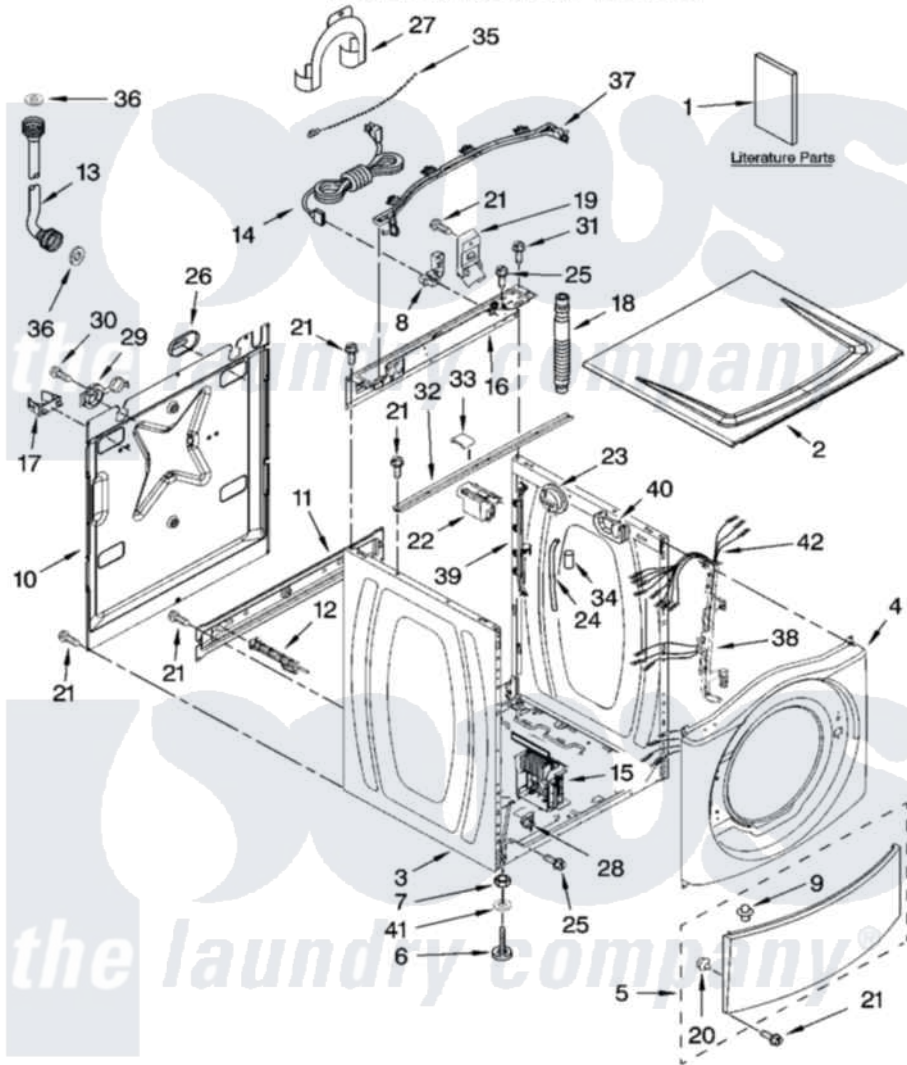

12-08 Printed in U.S.A. (drd)(bay)

1

Part No. W10238196 Rev. A

Maytag [Residential Maytag MHWZ600TB02 Washer Parts](#) Parts Diagram 01 - TOP AND CABINET PARTS  
 Click on the part number to view part

Item	Original Part Number	Replaced By	Status	Part Description
1	W10151563		Not Available	Use & Care Guide
"	W10207733		Not Available	Tech Sheet
"	W10171153		Not Available	Energy Guide
"	W10112913		Not Available	Quick Start Guide
2	8540716	<a href="#">W10303994</a>		Top
"	<a href="#">W10128645</a>			Top
"	<a href="#">W10135105</a>			Top
3	W10201831	<a href="#">W10410294</a>		Cabinet
"	<a href="#">W10201827</a>			Cabinet
"	<a href="#">W10201830</a>			Cabinet
4	W10112948	<a href="#">W10306505</a>		Panel, Front
"	W10117457	<a href="#">W10112901</a>		Panel
"	<a href="#">W10119003</a>			Panel, Front
5	8540813	<a href="#">8540664</a>		Toe Panel
"	W10112981	<a href="#">W10112961</a>		Panel
"	<a href="#">W10135103</a>			Toe Panel