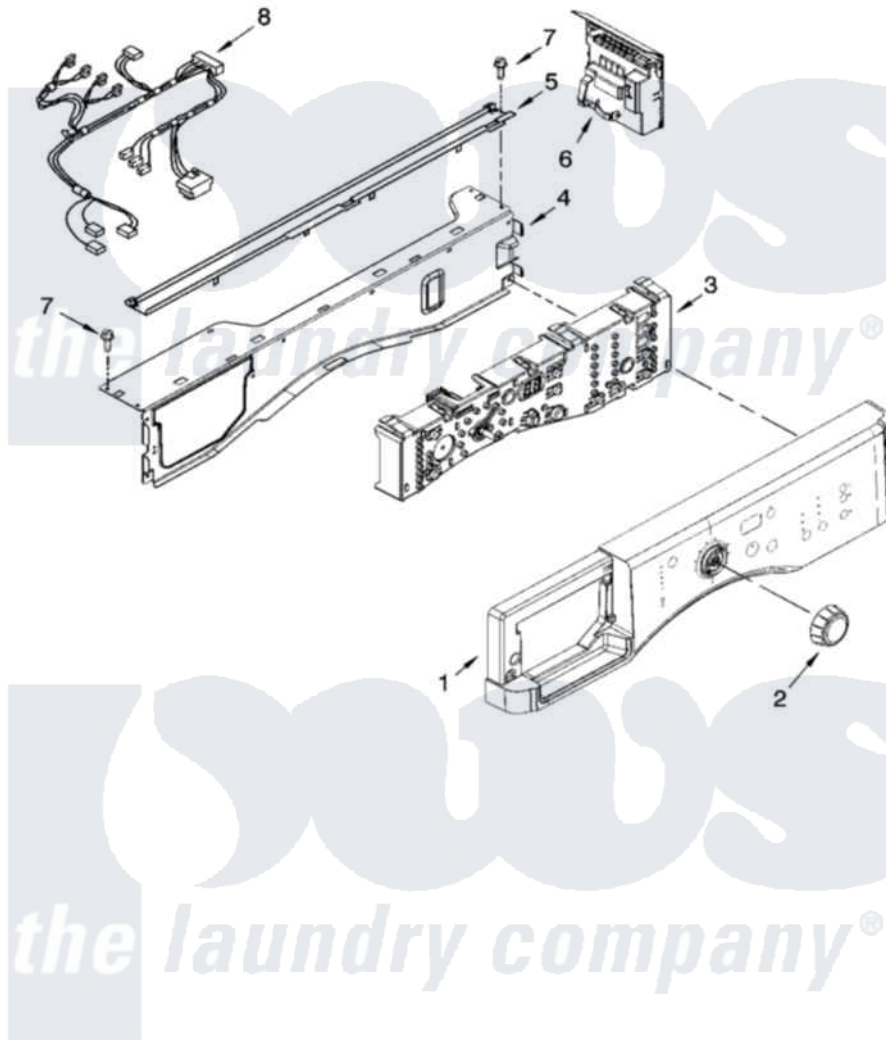

# Maytag MHWZ600TB02 03 - CONTROL PANEL PARTS

## CONTROL PANEL PARTS

For Models: MHWZ600TW02, MHWZ600TB02, MHWZ600TK02  
(White/Chrome) (Black/Chrome) (Pacific Blue)

4

W10238196

Maytag [Residential Maytag MHWZ600TB02 Washer Parts](#) Parts Diagram 03 - CONTROL PANEL PARTS  
Click on the part number to view part

Item	Original Part Number	Replaced By	Status	Part Description
1	<a href="#">W10117409</a>			Panel, Control
"	<a href="#">W10117413</a>			Panel, Control
"	<a href="#">W10119012</a>			Panel, Control
2	<a href="#">W10119050</a>			Knob, Control
3	<a href="#">W10117419</a>			User Interface
4	8540558	<a href="#">W10240776</a>		Brace, Top Front
5	<a href="#">8540722</a>			Channel, Water
6	W10217425	<a href="#">W10246303</a>		Microcomputer, Machine Control
7	W10015090	<a href="#">489442</a>		Screw 3 2217757 Roller, Front
8	<a href="#">W10201876</a>			Harness, Wiring