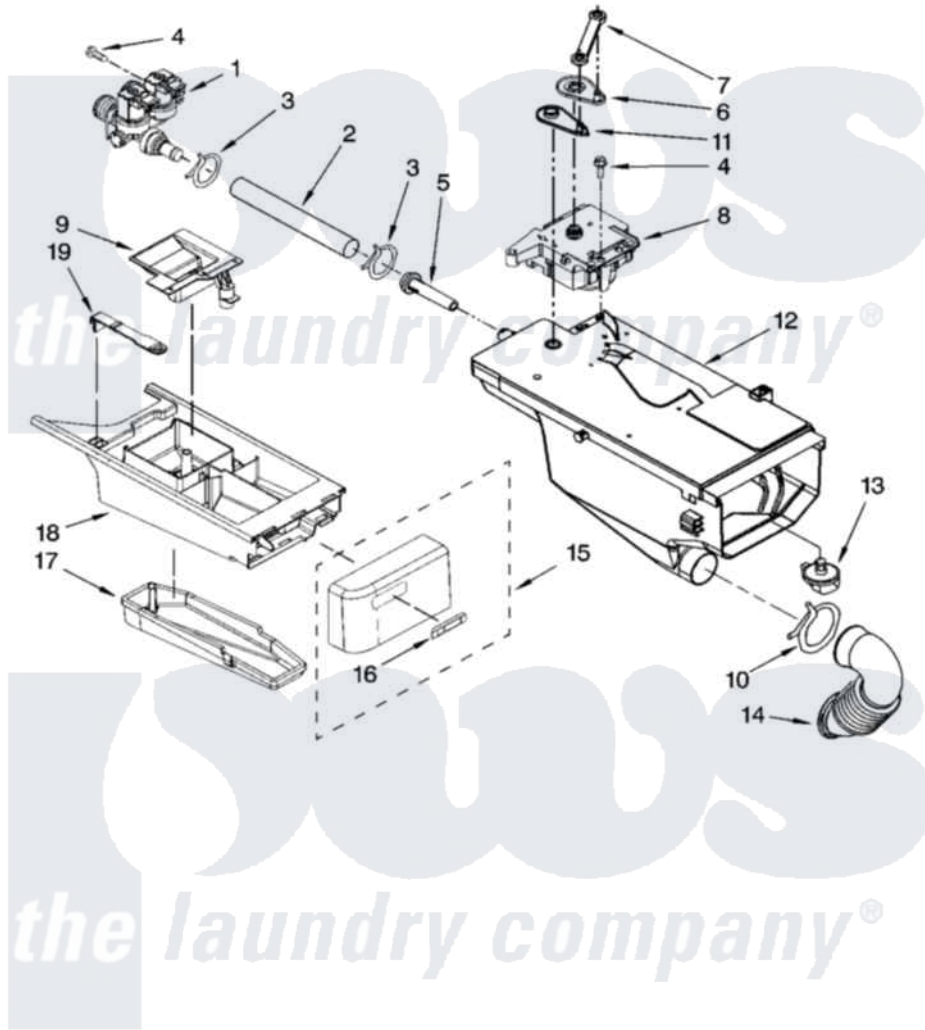

Maytag MHWZ600TB02 04 - DISPENSER PARTS

DISPENSER PARTS

For Models: MHWZ600TW02, MHWZ600TB02, MHWZ600TK02
(White/Chrome) (Black/Chrome) (Pacific Blue)

W10238196

5

Maytag [Residential Maytag MHWZ600TB02 Washer Parts](#) Parts Diagram 04 - DISPENSER PARTS
Click on the part number to view part

Item	Original Part Number	Replaced By	Status	Part Description
1	8540751			Valve, Water Inlet
2	8540065			Hose, Valve To Dispenser
3	370450	596669		Clamp, Manifold
4	8540282	8181661		Screw, Actuator
5	8540042	8183181		Nozzle, Inlet
6	8540393			Cam, Actuator
7	8540394			Lever, Water Distribution
8	W10143587	W10143586		Actuator
9	8540429			Siphon, Bleach/Softener
10	8281276			Clamp, Hose
11	8540395			Connection, Lever
12	8540058			Dispenser
13	8540053			Nozzle, Distribution
14	8540063			Hose, Dispenser To Tub
15	W10118955			Handle, Drawer
"	W10118961			Handle, Drawer