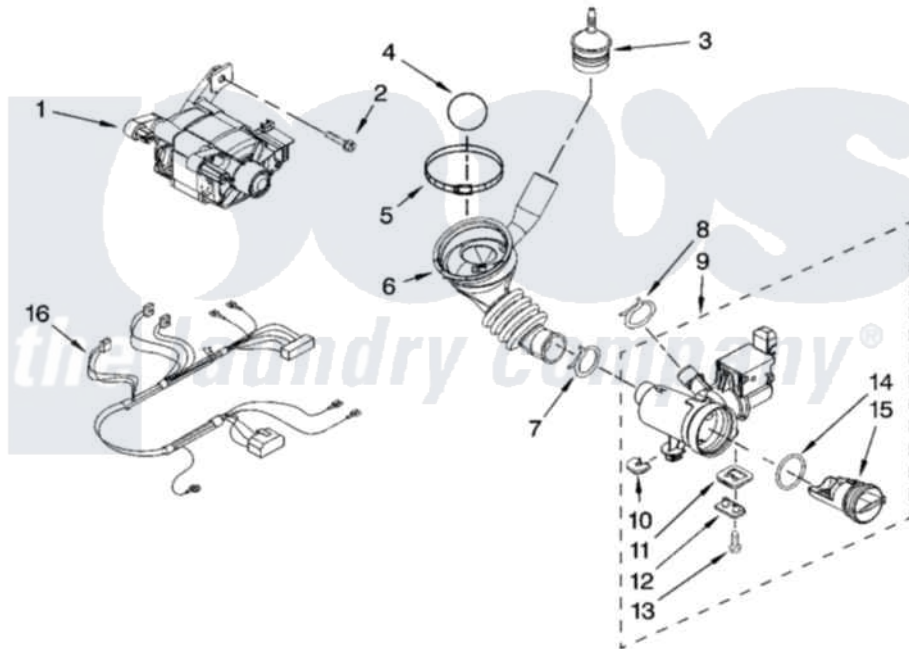

Maytag MHWZ600TB02 05 - PUMP AND MOTOR PARTS

PUMP AND MOTOR PARTS

For Models: MHWZ600TW02, MHWZ600TB02, MHWZ600TK02
(White/Chrome) (Black/Chrome) (Pacific Blue)

6

W10238196

Maytag [Residential Maytag MHWZ600TB02 Washer Parts](#) Parts Diagram 05 - PUMP AND MOTOR PARTS
Click on the part number to view part

Item	Original Part Number	Replaced By	Status	Part Description
1	W10171902			Motor, Drive
2	8540134			Bolt, Motor
3	8540180	W10405608		Air Trap
4	8540013			Ball
5	8540008			Clamp
6	8540012			Hose, Tub To Pump
7	370448	616099		Clamp
8	356138			Clamp, Hose
9	W10130913			Pump
10	W10034820			Foot, Rubber
11	W10034830			Foot, Rubber
12	8540033			Cap, Right Foot
13	8533964			Screw, 10-16 X 1.25
14	8540025	W10130913		Pump
15	8540996	W10130913		Pump
16	W10201879			Harness, Motor