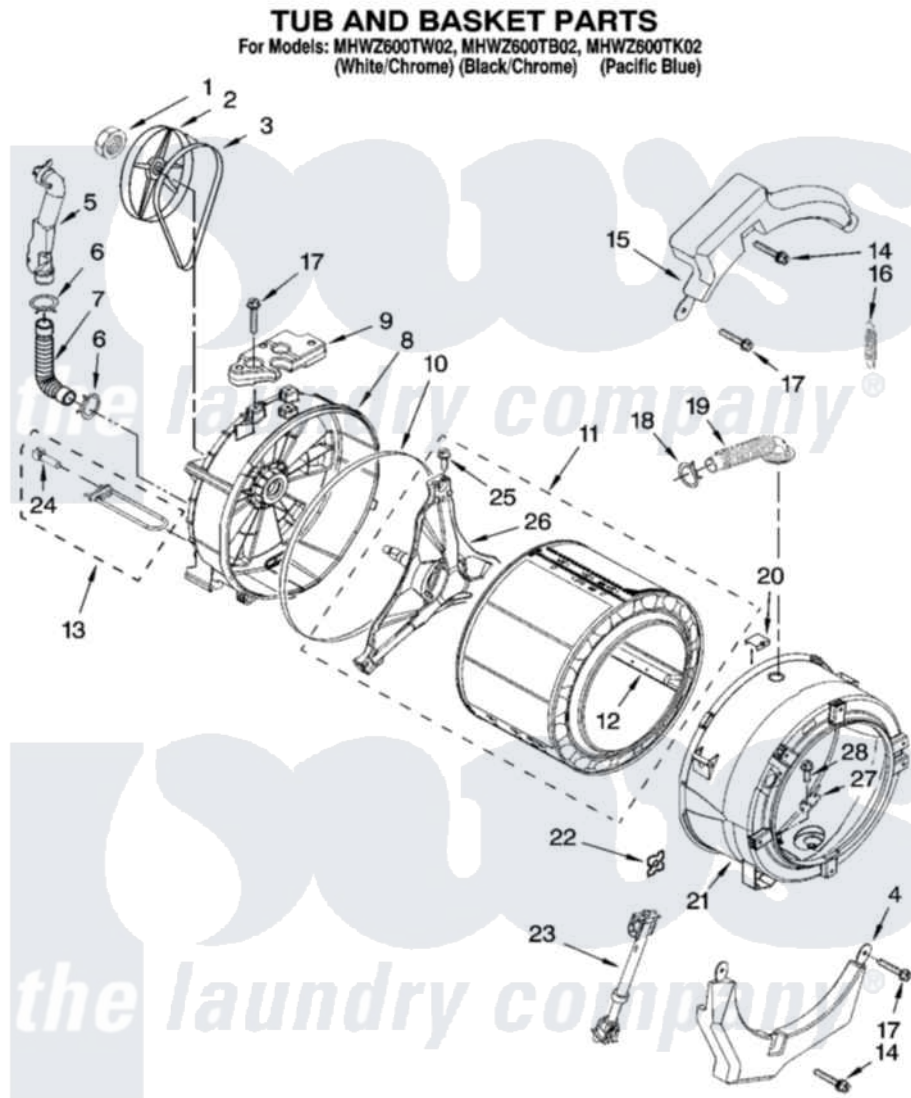

**Maytag MHWZ600TB02 06 - TUB AND BASKET PARTS, OPTIONAL PARTS
(NOT INCLUDED)**

W10238196

7

Maytag [Residential Maytag MHWZ600TB02 Washer Parts](#) Parts Diagram 06 - TUB AND BASKET PARTS, OPTIONAL PARTS (NOT INCLUDED)

[Click on the part number to view part](#)

Item	Original Part Number	Replaced By	Status	Part Description
1	8533999	W10283361		Nut, Pulley
2	8540088C			Pulley
3	W10116215	W10388418		Belt
4	W10151304	W10200297		Counterwgt
5	W10112169			Pipe, Ventilation
6	8540010	W10208156		Clamp
7	8540019			Hose, Exhaust
8	W10202944	W10274605		Tub-Outer
9	W10132097			Counterweight, Rear
10	8540090	W10111158		Gasket
11	W10112984			Basket, Complete
12	W10112972			Baffle, Tub
13	W10155115	8182666		Element, Heating
14	W10174473	W10182109		Screw-Kit
15	W10151303	W10200296		Counterwgt

16	W10010360	280159	Spring
17	W10094780	W10182109	Screw-Kit
18	3363365		Clamp, Hose
19	8540015		Hose, Exhaust
20	8540092		Clamp, Tub
21	W10112664	280255	Tub-Outer
22	8540072	8182512	Nut, Push-In
23	W10159465	W10163171	Shock Absorber
24	8540226	8181705	Ntc
25	8540382		Screw
26	8540342		Crosspiece Assembly
27	8540322		Bracket, Heating Element
28	8540880	8182214	Screw
NI	72017		Paint, Touch-Up
"	72032		Paint, Touch-Up
"	4396816		Paint, Touch-Up
"	350938		Paint, Pressurized Spray B
"	350930		Paint, Pressurized Spray B
"	285006		Accessories Side Panel Kits Paint, Pressurized Spray
"	799344		Paint, Touch-Up)
"	786032		Refinishing Material
"	BLANK	Not Available	ACCESSORY PARTS
"	285863		Water System Parts
"	W10135699		Affresh Odor Remover