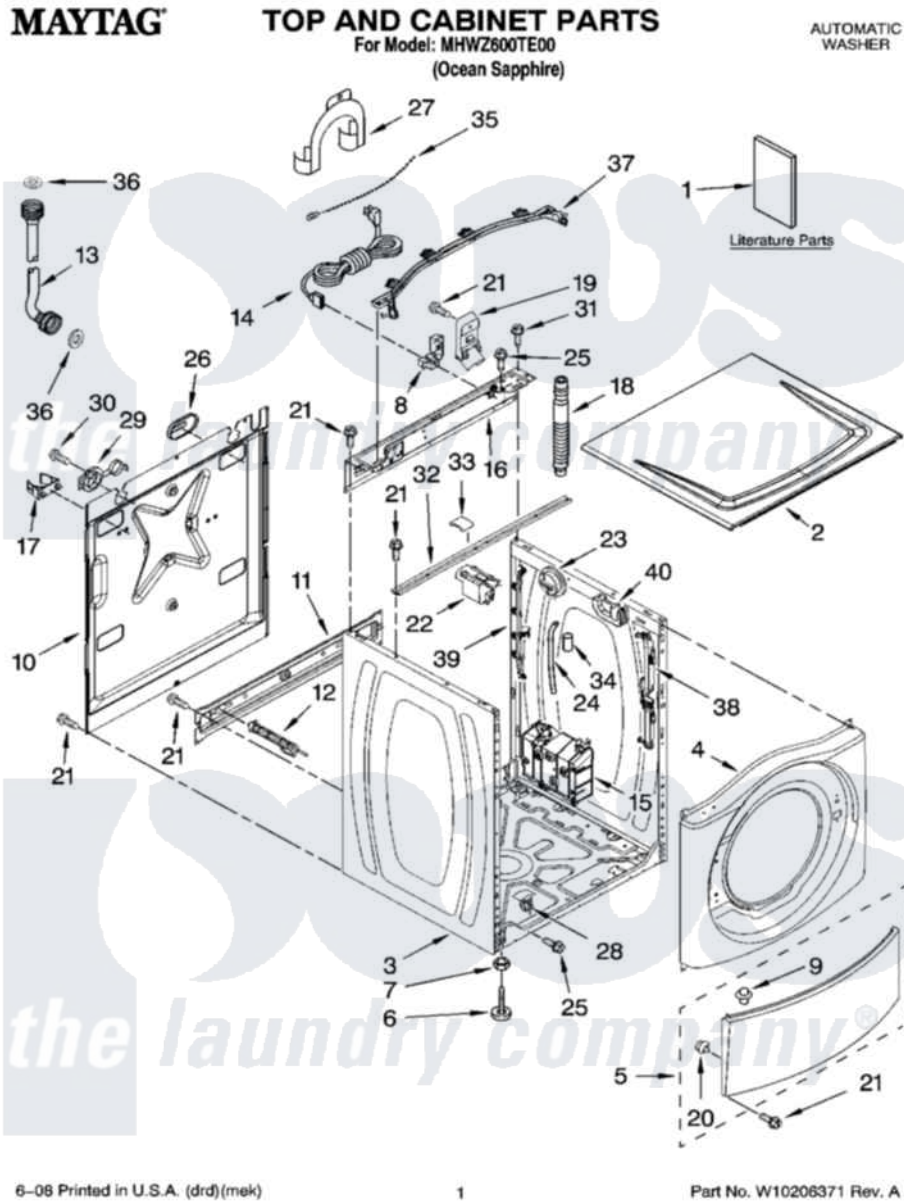

Maytag MHWZ600TE00 01 - TOP AND CABINET PARTS

Maytag Residential Maytag MHWZ600TE00 Washer Parts Parts Diagram 01 - TOP AND CABINET PARTS
Click on the part number to view part

Item	Original Part Number	Replaced By	Status	Part Description
1	W10117443			Use And Care Guide
"	W10118956		Not Available	Tech Sheet
"	W10171153		Not Available	Energy Guide
"	W10112913		Not Available	Quick Start Guide
2	W10177727	W10303997		Top
3	W10177712	W10201829		Cabinet
4	W10183610			Panel, Front
5	W10179577			Toe Panel
6	W10121677	W10245373		Foot, Leveling
7	3359452			Nut, Lock
8	W10110676	8182635		Strain Relief
9	8518891			Rivet
10	8540580			Panel, Rear
11	W10189657			Brace, Transport
12	8540199	W10285622		Bolt
13	8571377	89503		Hose-Inlet

"	8571378	89503	Hose-Inlet
14	W10121405	W10205499	Cord, Power
15	W10163007		Motor Control Unit
16	W10161694		Brace, Rear
17	8540093		Clamp, Tube Transportation
18	W10114608		Hose, Drain
19	8540607		Retainer, Hose Outlet
20	238614		Bumper And Isolation
21	W10015090	489442	Screw 3 2217757 Roller, Front
22	8540230	W10339736	Filter, Interference
23	W10163980		Switch, Pressure
24	8540294		Hose, Pressure Switch
25	8540479		Screw, Grounding
26	8540268		Cover, Transport
27	8540021	W10280024	U-Bend, Drain Hose
28	W10085220		Microswitch
29	8540728	8182699	Grommet, Cord Support
30	8540727	8182201	Screw, 3 X 8 mm
31	8540329		Screw, 8-18 X 7/16
32	8540720		Brace, Top
33	8283273		Damper, Brace
34	2161302	2162499	Sleeve, Suction Line
35	3347868	W10339879	Tie, Cable
36	16123		Washer Inlet-Hose Miscellaneous Parts Must be Ordered Separately.
37	W10168548		Harness Channel, Top Rear
38	W10168546		Harness Channel, Side Front
39	W10168547		Harness Channel, Side Rear
40	8540644		Bracket-Suspension Spring