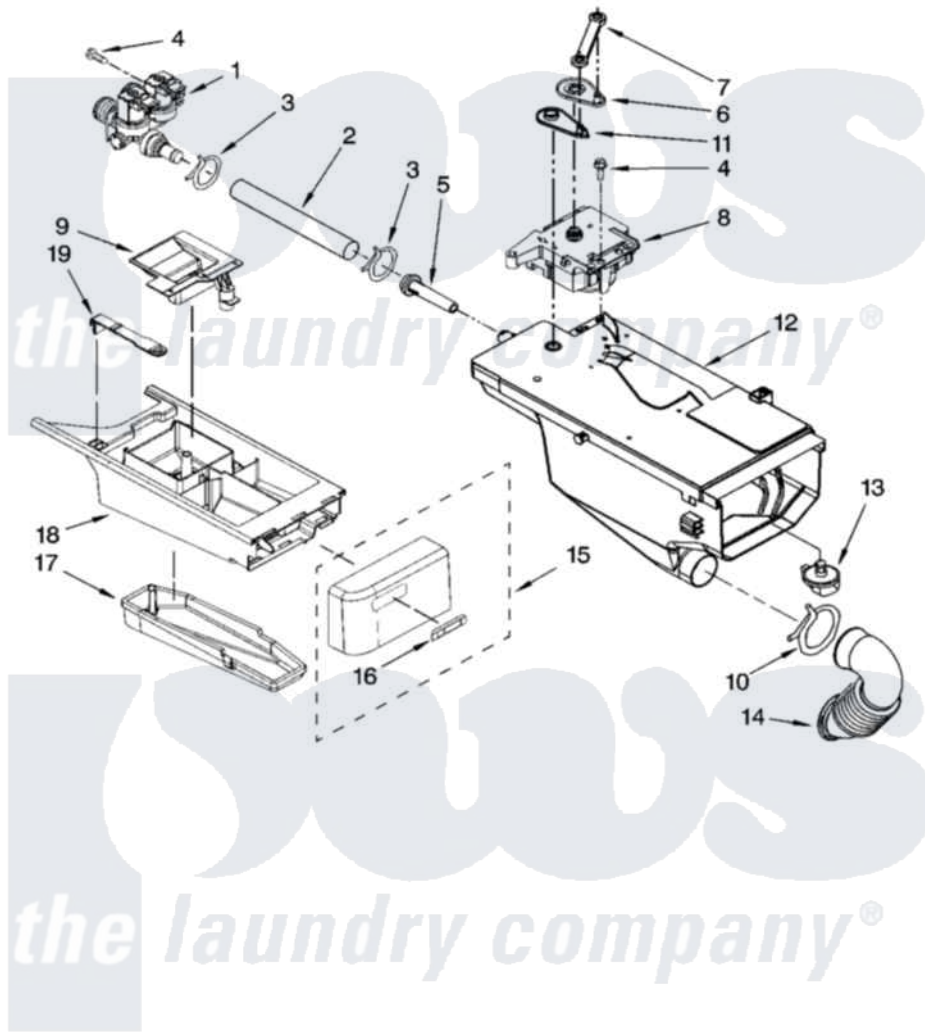

# Maytag MHWZ600TE00 04 - DISPENSER PARTS

## DISPENSER PARTS

For Model: MHWZ600TE00  
(Ocean Sapphire)

W10206371

5

Maytag [Residential Maytag MHWZ600TE00 Washer Parts](#) Parts Diagram 04 - DISPENSER PARTS  
Click on the part number to view part

Item	Original Part Number	Replaced By	Status	Part Description
1	<a href="#">8540751</a>			Valve, Water Inlet
2	<a href="#">8540065</a>			Hose, Valve To Dispenser
3	370450	<a href="#">596669</a>		Clamp, Manifold
4	8540282	<a href="#">8181661</a>		Screw, Actuator
5	8540042	<a href="#">8183181</a>		Nozzle, Inlet
6	<a href="#">8540393</a>			Cam, Actuator
7	<a href="#">8540394</a>			Lever, Water Distribution
8	W10143587	<a href="#">W10143586</a>		Actuator
9	<a href="#">8540429</a>			Siphon, Bleach/Softener
10	<a href="#">8281276</a>			Clamp, Hose
11	<a href="#">8540395</a>			Connection, Lever
12	<a href="#">8540058</a>			Dispenser
13	<a href="#">8540053</a>			Nozzle, Distribution
14	<a href="#">8540063</a>			Hose, Dispenser To Tub
15	<a href="#">W10183634</a>			Handle, Drawer
16	W10112569	<a href="#">W10203949</a>		Medallion