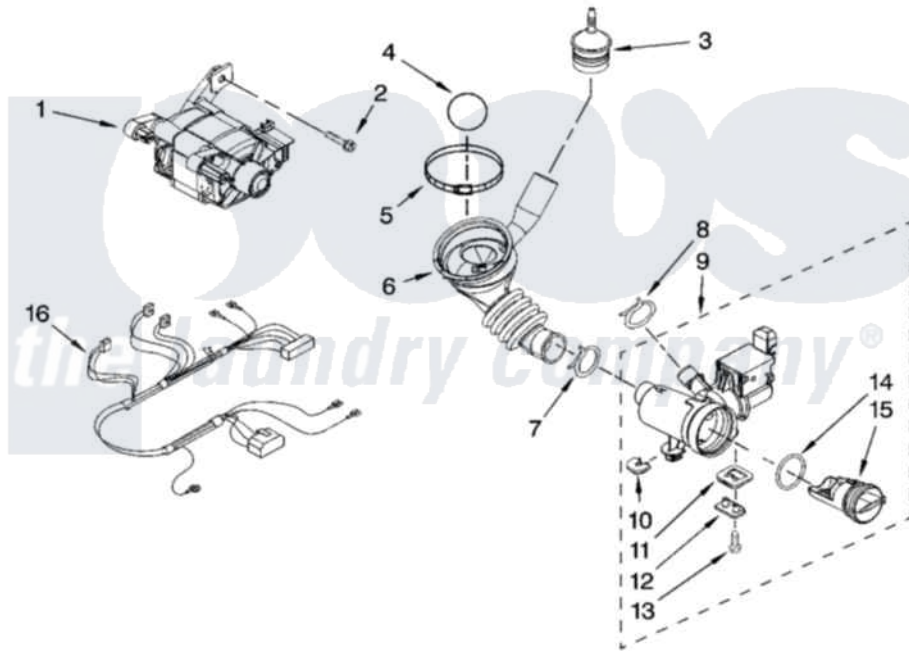

Maytag MHWZ600TE00 05 - PUMP AND MOTOR PARTS

PUMP AND MOTOR PARTS

For Model: MHWZ600TE00
(Ocean Sapphire)

6

W10206371

Maytag [Residential Maytag MHWZ600TE00 Washer Parts](#) Parts Diagram 05 - PUMP AND MOTOR PARTS

[Click on the part number to view part](#)

Item	Original Part Number	Replaced By	Status	Part Description
1	W10140582	W10140581		Motor, Drive
2	8540134			Bolt, Motor
3	8540180	W10405608		Air Trap
4	8540013			Ball
5	8540008			Clamp
6	8540012			Hose, Tub To Pump
7	370448	616099		Clamp
8	356138			Clamp, Hose
9	W10130913			Pump
10	W10034820			Foot, Rubber
11	W10034830			Foot, Rubber
12	8540033			Cap, Right Foot
13	8533964			Screw, 10-16 X 1.25
14	8540025	W10130913		Pump
15	8540996	W10130913		Pump
16	W10166993	W10204534		Harns-Wire