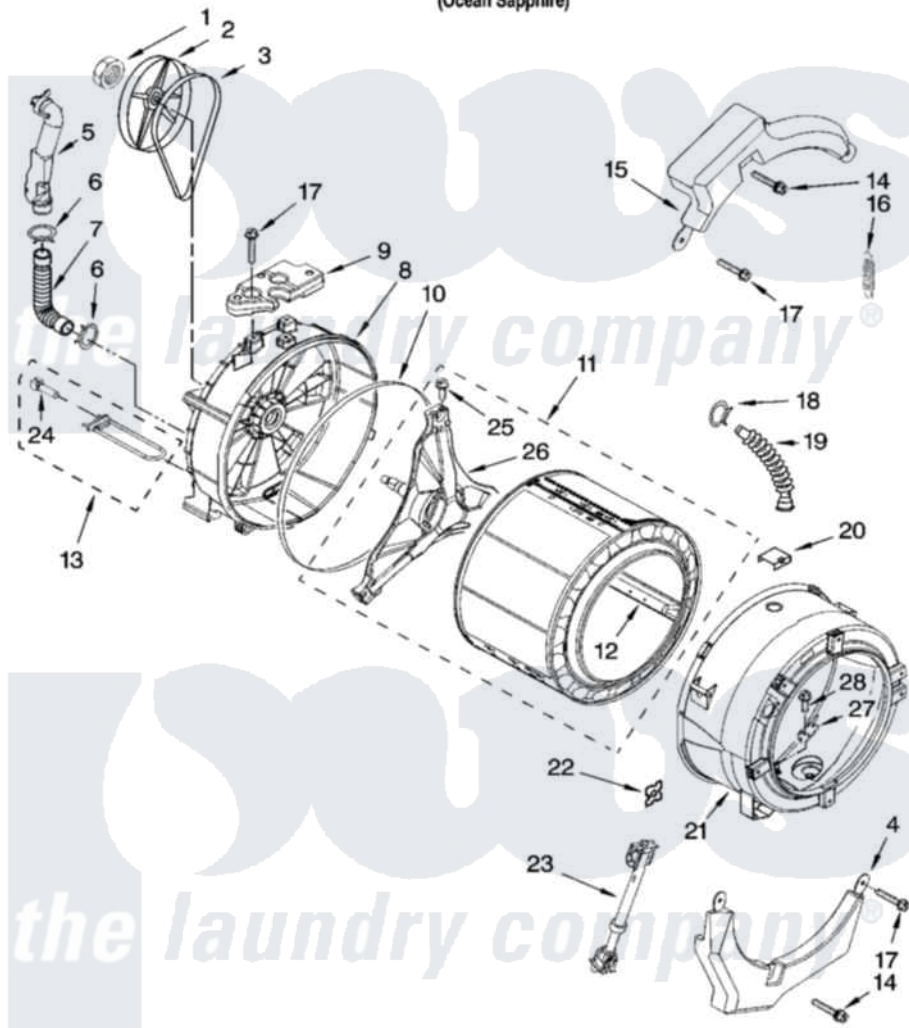

**Maytag MHWZ600TE00 06 - TUB AND BASKET PARTS, OPTIONAL PARTS
(NOT INCLUDED)**

TUB AND BASKET PARTS

For Model: MHWZ600TE00
(Ocean Sapphire)

W10206371

7

Maytag [Residential Maytag MHWZ600TE00 Washer Parts](#) Parts Diagram 06 - TUB AND BASKET PARTS,
OPTIONAL PARTS (NOT INCLUDED)
[Click on the part number to view part](#)

Item	Original Part Number	Replaced By	Status	Part Description
1	8533999	W10283361		Nut, Pulley
2	8540088C			Pulley
3	W10116215	W10388418		Belt
4	W10151304	W10200297		Counterwgt
5	W10112169			Pipe, Ventilation
6	8540010	W10208156		Clamp
7	8540019			Hose, Exhaust
8	W10112663	280255		Tub-Outer
9	8540604			Counterweight, Rear
10	8540090	W10111158		Gasket
11	W10112984			Basket, Complete
12	W10112972			Baffle, Tub
13	W10155115	8182666		Element, Heating
14	W10174473	W10182109		Screw-Kit
15	W10151303	W10200296		Counterwgt

16	W10010360	280159	Spring
17	W10094780	W10182109	Screw-Kit
18	3363365		Clamp, Hose
19	8540015		Hose, Exhaust
20	8540092		Clamp, Tub
21	W10112664	280255	Tub-Outer
22	8540072	8182512	Nut, Push-In
23	W10159465	W10163171	Shock Absorber
24	8540226	8181705	Ntc
25	8540382		Screw
26	8540342		Crosspiece Assembly
27	8540322		Bracket, Heating Element
28	8540880	8182214	Screw
NI	W10202940		Paint, Touch-Up
"	BLANK	Not Available	ACCESSORY PARTS
"	285863		Water System Parts
"	W10135699		Affresh Odor Remover