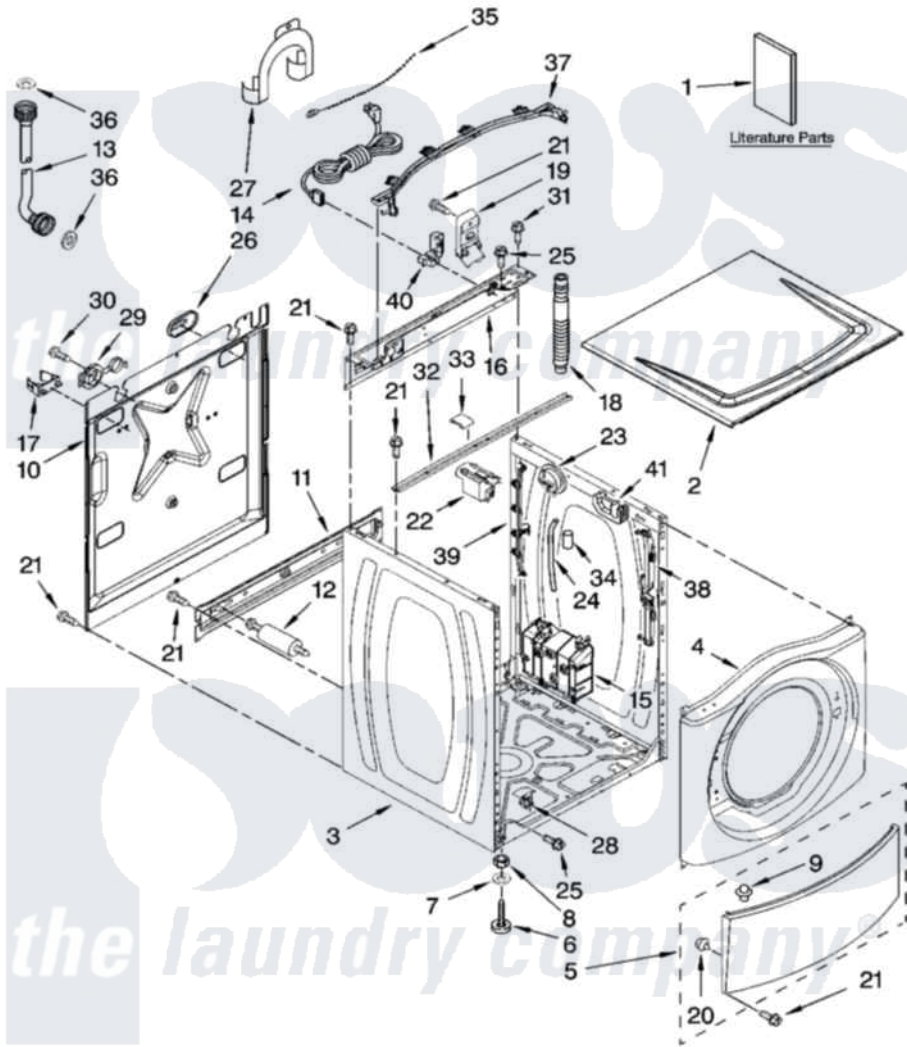

Maytag MHWZ600TK00 01 - TOP AND CABINET PARTS

TOP AND CABINET PARTS

For Models: MHWZ600TW00, MHWZ600TB00, MHWZ600TK00
(White/Chrome) (Black/Chrome) (Pacific Blue)

AUTOMATIC
WASHER

6-07 Printed in U.S.A. (drd)

1

Part No. W10140756 Rev. A

Maytag [Residential Maytag MHWZ600TK00 Washer Parts](#) Parts Diagram 01 - TOP AND CABINET PARTS
Click on the part number to view part

Item	Original Part Number	Replaced By	Status	Part Description
1	W10117443			Use And Care Guide
"	W10118956		Not Available	Tech Sheet
"	W10117444		Not Available	Energy Guide
"	W10112913		Not Available	Quick Start Guide
2	8540716	W10303994		Top
"	W10128645			Top
"	W10135105			Top
3	8540548	W10410294		Cabinet
"	W10117456			Cabinet
"	W10135011			Cabinet
4	W10112948	W10306505		Panel, Front
"	W10117457	W10112901		Panel
"	W10119003			Panel, Front
5	8540813	8540664		Toe Panel
"	W10112981	W10112961		Panel
"	W10135103			Toe Panel