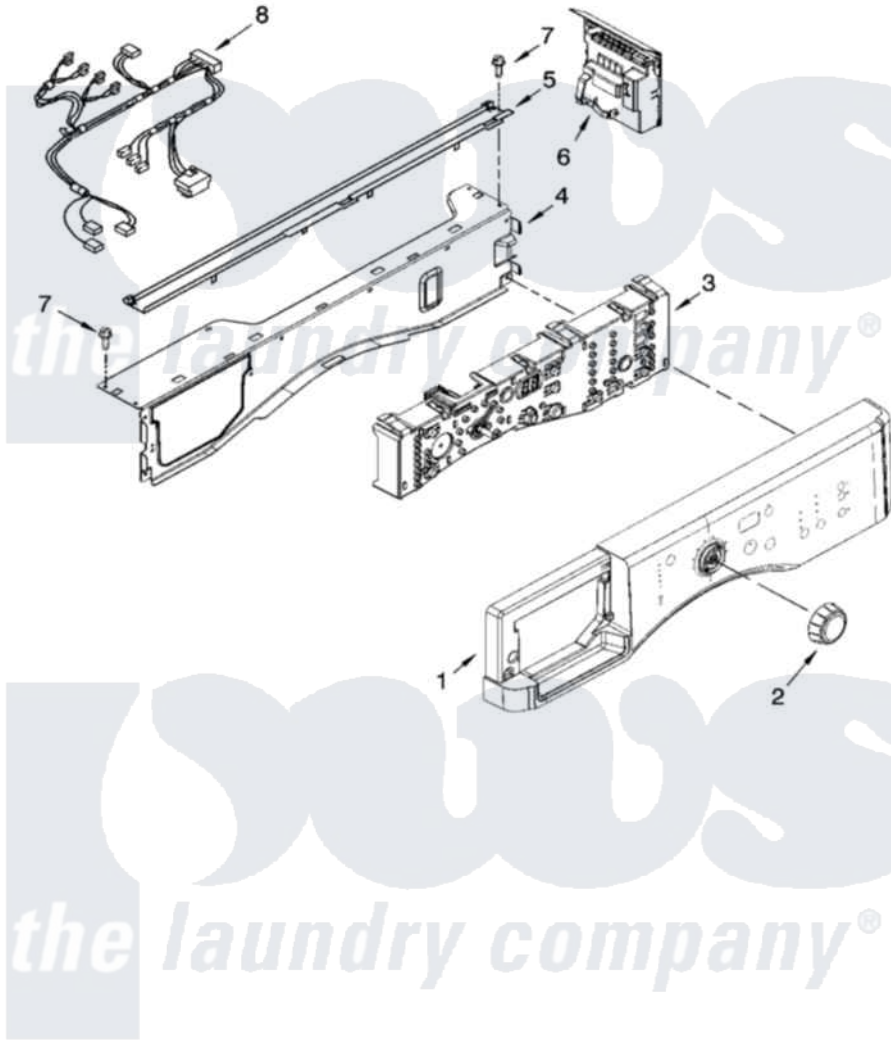

Maytag MHWZ600TK00 03 - CONTROL PANEL PARTS

CONTROL PANEL PARTS

For Models: MHWZ600TW00, MHWZ600TB00, MHWZ600TK00
(White/Chrome) (Black/Chrome) (Pacific Blue)

4

W10140756

[Maytag Residential Maytag MHWZ600TK00 Washer Parts](#) Parts Diagram 03 - CONTROL PANEL PARTS
Click on the part number to view part

Item	Original Part Number	Replaced By	Status	Part Description
1	W10117409			Panel, Control
"	W10117413			Panel, Control
"	W10119012			Panel, Control
2	W10119050			Knob, Control
3	W10117419			User Interface
4	8540558	W10240776		Brace, Top Front
5	8540722			Channel, Water
6	W10118971	W10205977		Control-Elec
7	W10015090	489442		Screw 3 2217757 Roller, Front
8	8540524	W10184856		Harness, Wiring