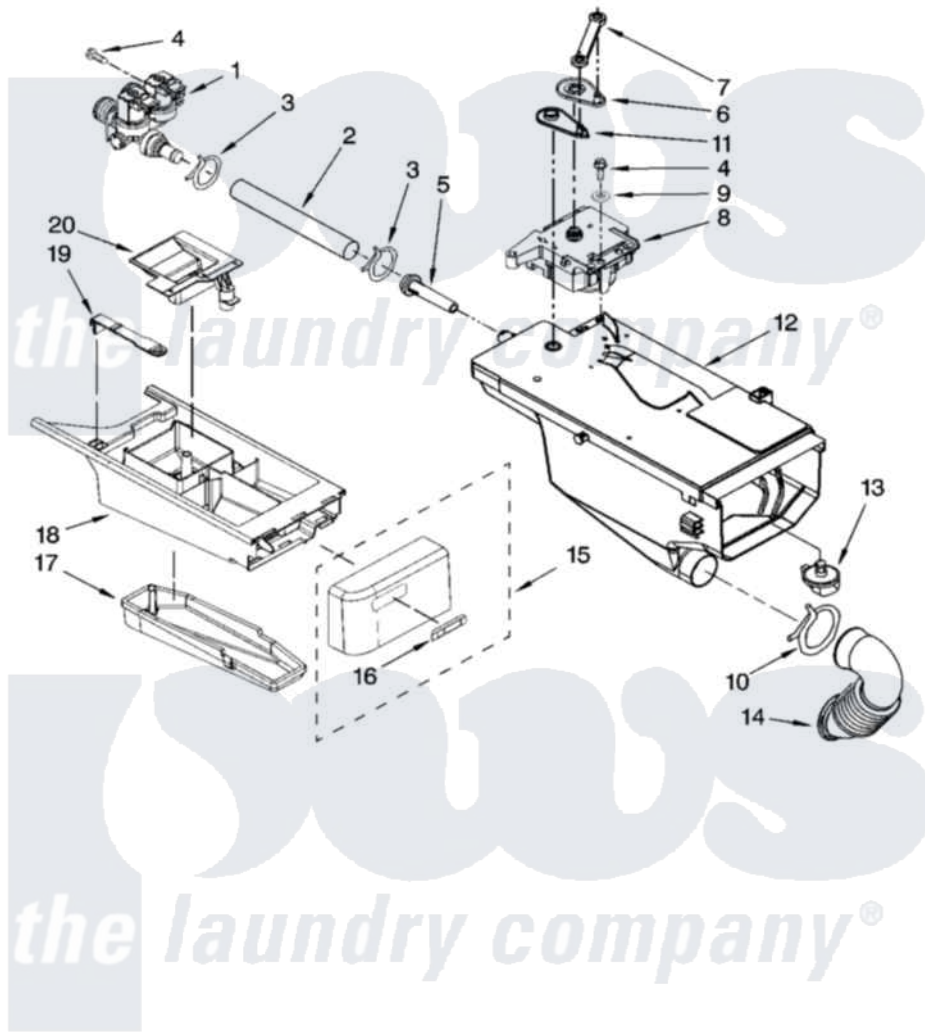

Maytag MHWZ600TK00 04 - DISPENSER PARTS

DISPENSER PARTS

For Models: MHWZ600TW00, MHWZ600TB00, MHWZ600TK00
(White/Chrome) (Black/Chrome) (Pacific Blue)

W10140756

5

Maytag [Residential Maytag MHWZ600TK00 Washer Parts](#) Parts Diagram 04 - DISPENSER PARTS
Click on the part number to view part

Item	Original Part Number	Replaced By	Status	Part Description
1	8540751			Valve, Water Inlet
2	8540065			Hose, Valve To Dispenser
3	370450	596669		Clamp, Manifold
4	8540282	8181661		Screw, Actuator
5	8540042	8183181		Nozzle, Inlet
6	8540393			Cam, Actuator
7	8540394			Lever, Water Distribution
8	8540041	W10143586		Actuator
9	VS611	8526417		Washer
10	8281276			Clamp, Hose
11	8540395			Connection, Lever
12	8540058			Dispenser
13	8540053			Nozzle, Distribution
14	8540063			Hose, Dispenser To Tub
15	W10118955			Handle, Drawer
"	W10118961			Handle, Drawer