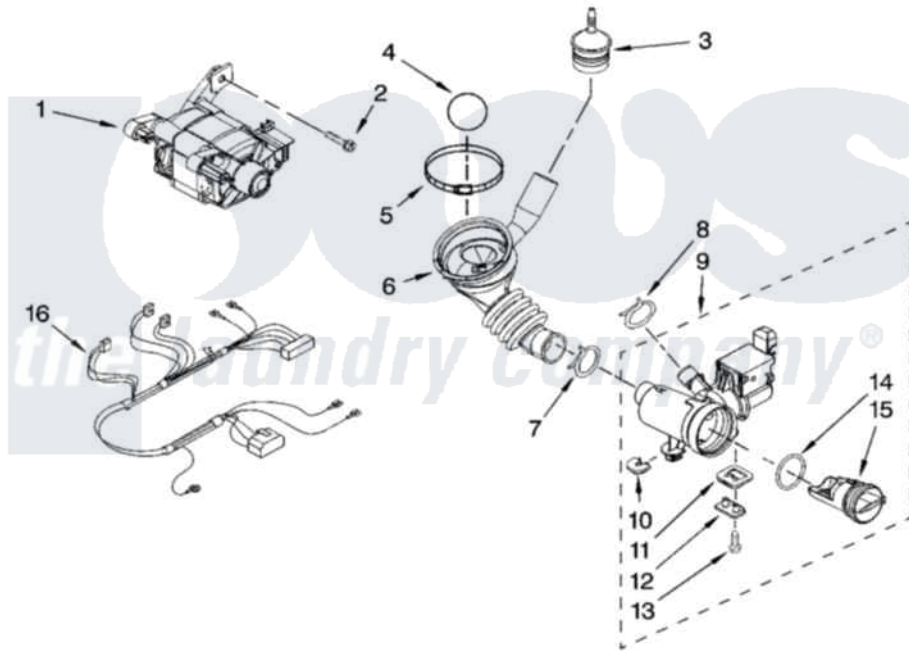

Maytag MHWZ600TK00 05 - PUMP AND MOTOR PARTS

PUMP AND MOTOR PARTS

For Models: MHWZ600TW00, MHWZ600TB00, MHWZ600TK00
(White/Chrome) (Black/Chrome) (Pacific Blue)

6

W10140756

Maytag [Residential Maytag MHWZ600TK00 Washer Parts](#) Parts Diagram 05 - PUMP AND MOTOR PARTS
Click on the part number to view part

Item	Original Part Number	Replaced By	Status	Part Description
1	W10140582	W10140581		Motor, Drive
2	8540134			Bolt, Motor
3	8540180	W10405608		Air Trap
4	8540013			Ball
5	8540008			Clamp
6	8540012			Hose, Tub To Pump
7	370448	616099		Clamp
8	356138			Clamp, Hose
9	W10130913			Pump
10	W10034820			Foot, Rubber
11	W10034830			Foot, Rubber
12	8540033			Cap, Right Foot
13	8533964			Screw, 10-16 X 1.25
14	8540025	W10130913		Pump
15	8540996	W10130913		Pump
16	8540525	W10204534		Harns-Wire