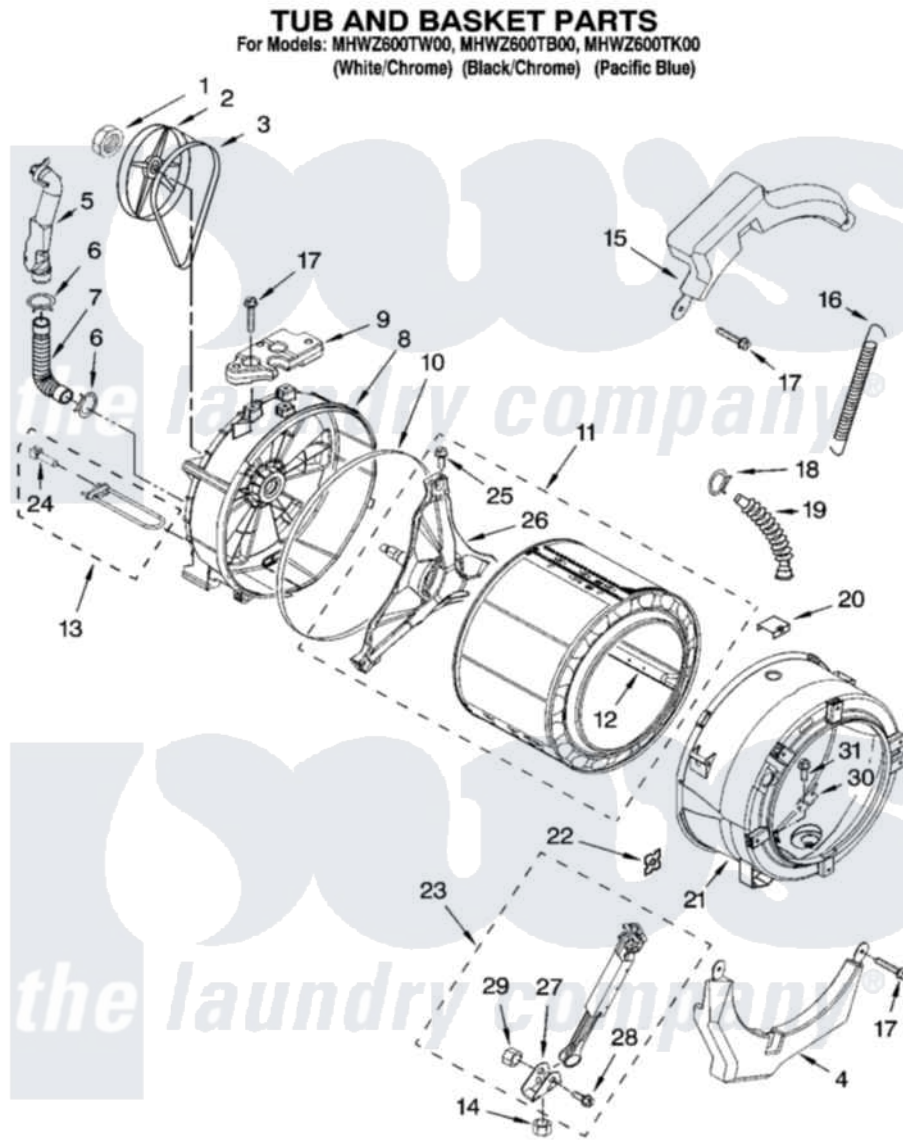

**Maytag MHWZ600TK00 06 - TUB AND BASKET PARTS, OPTIONAL PARTS  
(NOT INCLUDED)**

W10140756

7

Maytag [Residential Maytag MHWZ600TK00 Washer Parts](#) Parts Diagram 06 - TUB AND BASKET PARTS, OPTIONAL PARTS (NOT INCLUDED)

[Click on the part number to view part](#)

Item	Original Part Number	Replaced By	Status	Part Description
1	8533999	<a href="#">W10283361</a>		Nut, Pulley
2	<a href="#">8540088C</a>			Pulley
3	W10116215	<a href="#">W10388418</a>		Belt
4	8540600	<a href="#">W10200297</a>		Counterwgt
5	<a href="#">W10112169</a>			Pipe, Ventilation
6	8540010	<a href="#">W10208156</a>		Clamp
7	<a href="#">8540019</a>			Hose, Exhaust
8	W10112663	<a href="#">280255</a>		Tub-Outer
9	<a href="#">8540604</a>			Counterweight, Rear
10	8540090	<a href="#">W10111158</a>		Gasket
11	<a href="#">W10112984</a>			Basket, Complete
12	<a href="#">W10112972</a>			Baffle, Tub
13	8540323	<a href="#">8182666</a>		Element, Heating
14	<a href="#">8534084</a>			Nut, Shock Absorber Mounting
15	8540598	<a href="#">W10200296</a>		Counterwgt