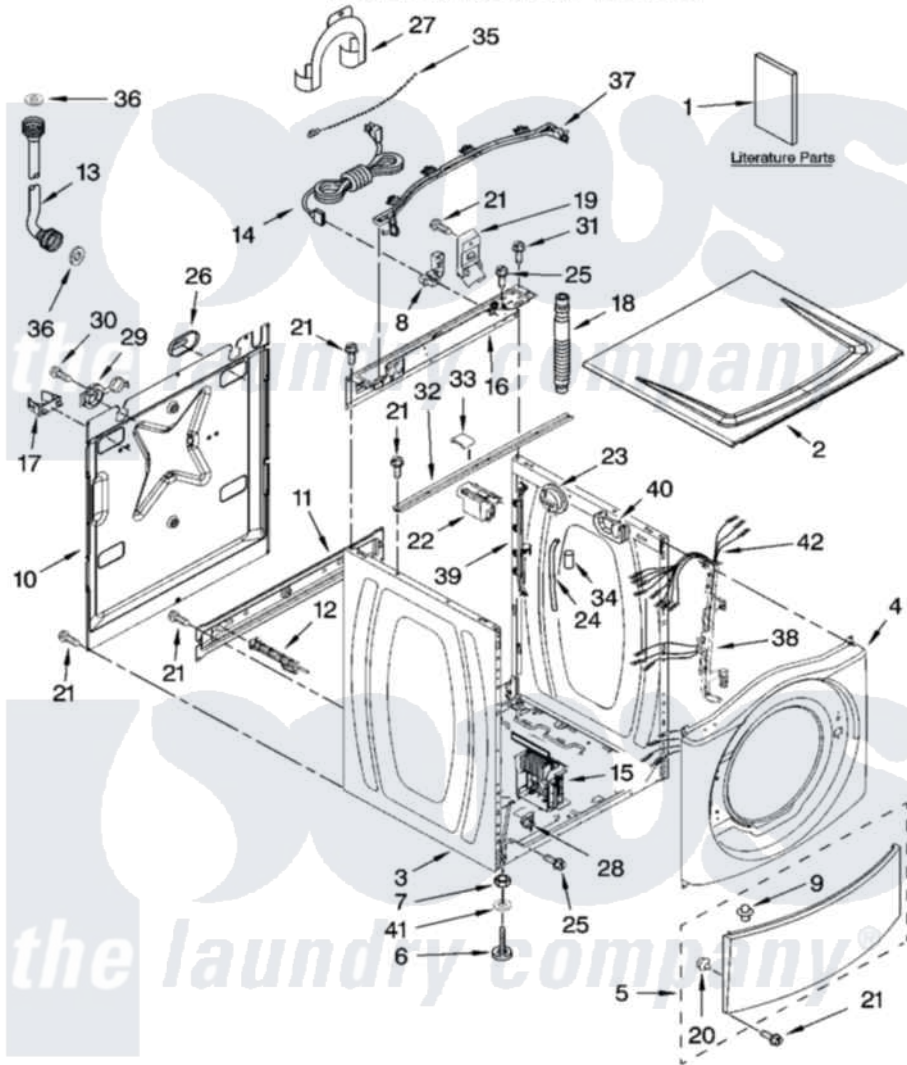

Maytag MHWZ600TK02 01 - TOP AND CABINET PARTS

MAYTAG

TOP AND CABINET PARTS
For Models: MHWZ600TW02, MHWZ600TB02, MHWZ600TK02
(White/Chrome) (Black/Chrome) (Pacific Blue)

AUTOMATIC
WASHER

12-08 Printed in U.S.A. (drd)(bay)

1

Part No. W10238196 Rev. A

Maytag [Residential Maytag MHWZ600TK02 Washer Parts](#) Parts Diagram 01 - TOP AND CABINET PARTS
Click on the part number to view part

Item	Original Part Number	Replaced By	Status	Part Description
1	W10151563		Not Available	Use & Care Guide
"	W10207733		Not Available	Tech Sheet
"	W10171153		Not Available	Energy Guide
"	W10112913		Not Available	Quick Start Guide
2	8540716	W10303994		Top
"	W10128645			Top
"	W10135105			Top
3	W10201831	W10410294		Cabinet
"	W10201827			Cabinet
"	W10201830			Cabinet
4	W10112948	W10306505		Panel, Front
"	W10117457	W10112901		Panel
"	W10119003			Panel, Front
5	8540813	8540664		Toe Panel
"	W10112981	W10112961		Panel
"	W10135103			Toe Panel