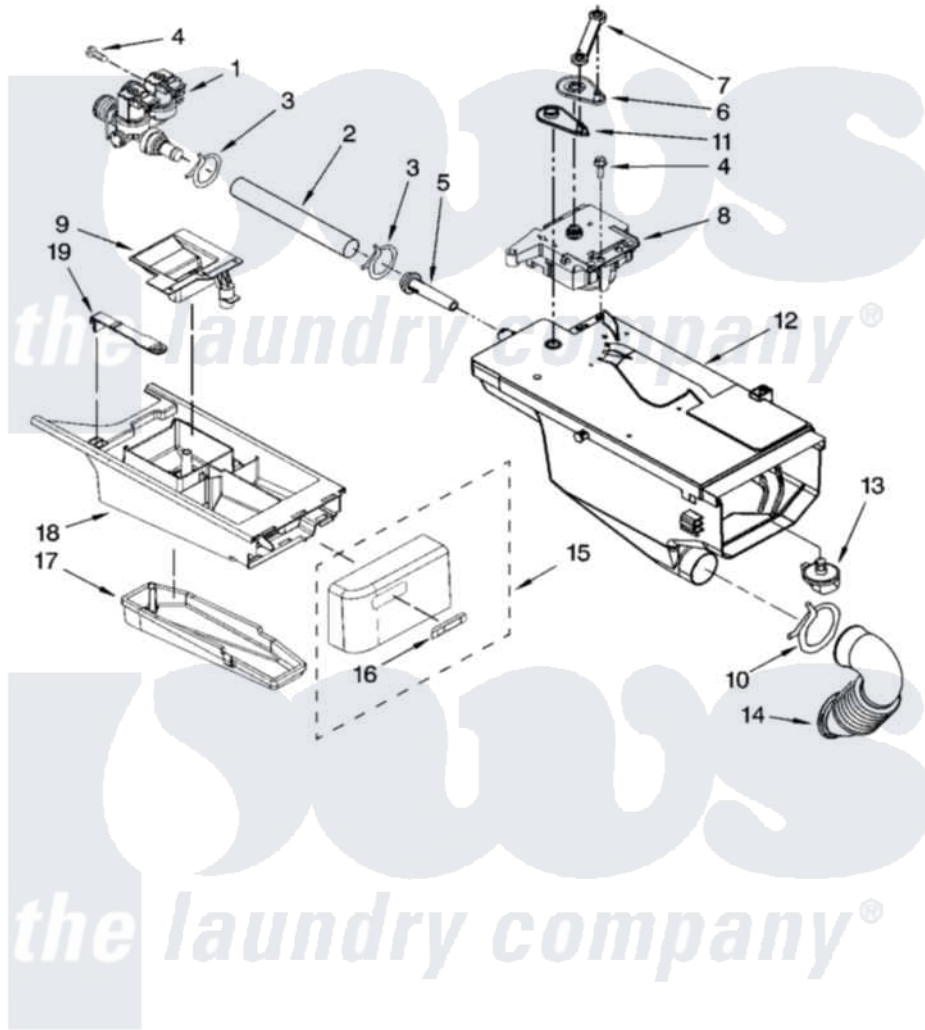

Maytag MHWZ600TK02 04 - DISPENSER PARTS

DISPENSER PARTS

For Models: MHWZ600TW02, MHWZ600TB02, MHWZ600TK02
(White/Chrome) (Black/Chrome) (Pacific Blue)

W10238196

5

Maytag [Residential Maytag MHWZ600TK02 Washer Parts](#) Parts Diagram 04 - DISPENSER PARTS
Click on the part number to view part

Item	Original Part Number	Replaced By	Status	Part Description
1	8540751			Valve, Water Inlet
2	8540065			Hose, Valve To Dispenser
3	370450	596669		Clamp, Manifold
4	8540282	8181661		Screw, Actuator
5	8540042	8183181		Nozzle, Inlet
6	8540393			Cam, Actuator
7	8540394			Lever, Water Distribution
8	W10143587	W10143586		Actuator
9	8540429			Siphon, Bleach/Softener
10	8281276			Clamp, Hose
11	8540395			Connection, Lever
12	8540058			Dispenser
13	8540053			Nozzle, Distribution
14	8540063			Hose, Dispenser To Tub
15	W10118955			Handle, Drawer
"	W10118961			Handle, Drawer