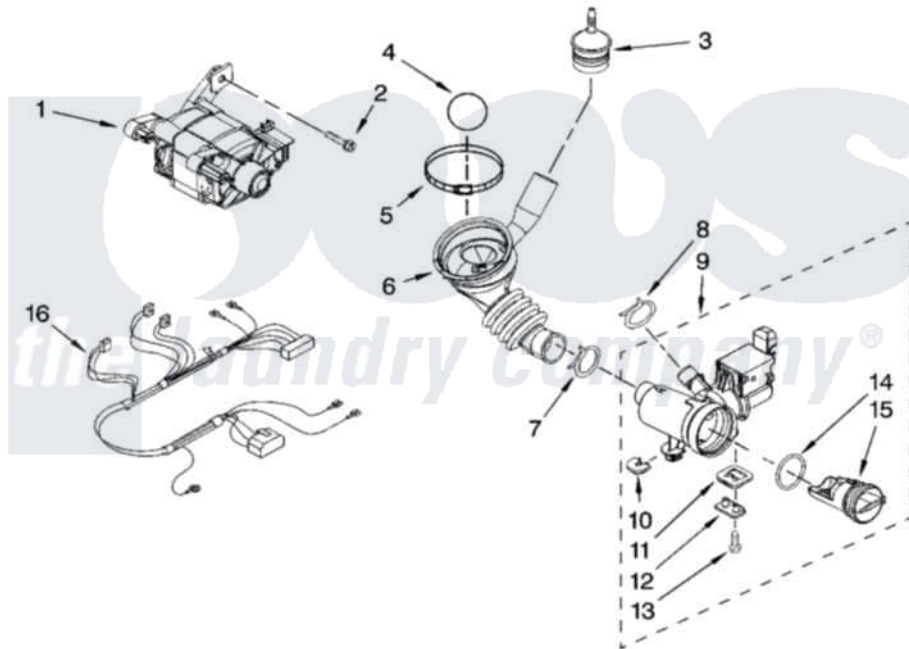

Maytag MHWZ600TK02 05 - PUMP AND MOTOR PARTS

PUMP AND MOTOR PARTS

For Models: MHWZ600TW02, MHWZ600TB02, MHWZ600TK02
(White/Chrome) (Black/Chrome) (Pacific Blue)

6

W10238196

Maytag [Residential Maytag MHWZ600TK02 Washer Parts](#) Parts Diagram 05 - PUMP AND MOTOR PARTS
Click on the part number to view part

Item	Original Part Number	Replaced By	Status	Part Description
1	W10171902			Motor, Drive
2	8540134			Bolt, Motor
3	8540180	W10405608		Air Trap
4	8540013			Ball
5	8540008			Clamp
6	8540012			Hose, Tub To Pump
7	370448	616099		Clamp
8	356138			Clamp, Hose
9	W10130913			Pump
10	W10034820			Foot, Rubber
11	W10034830			Foot, Rubber
12	8540033			Cap, Right Foot
13	8533964			Screw, 10-16 X 1.25
14	8540025	W10130913		Pump
15	8540996	W10130913		Pump
16	W10201879			Harness, Motor