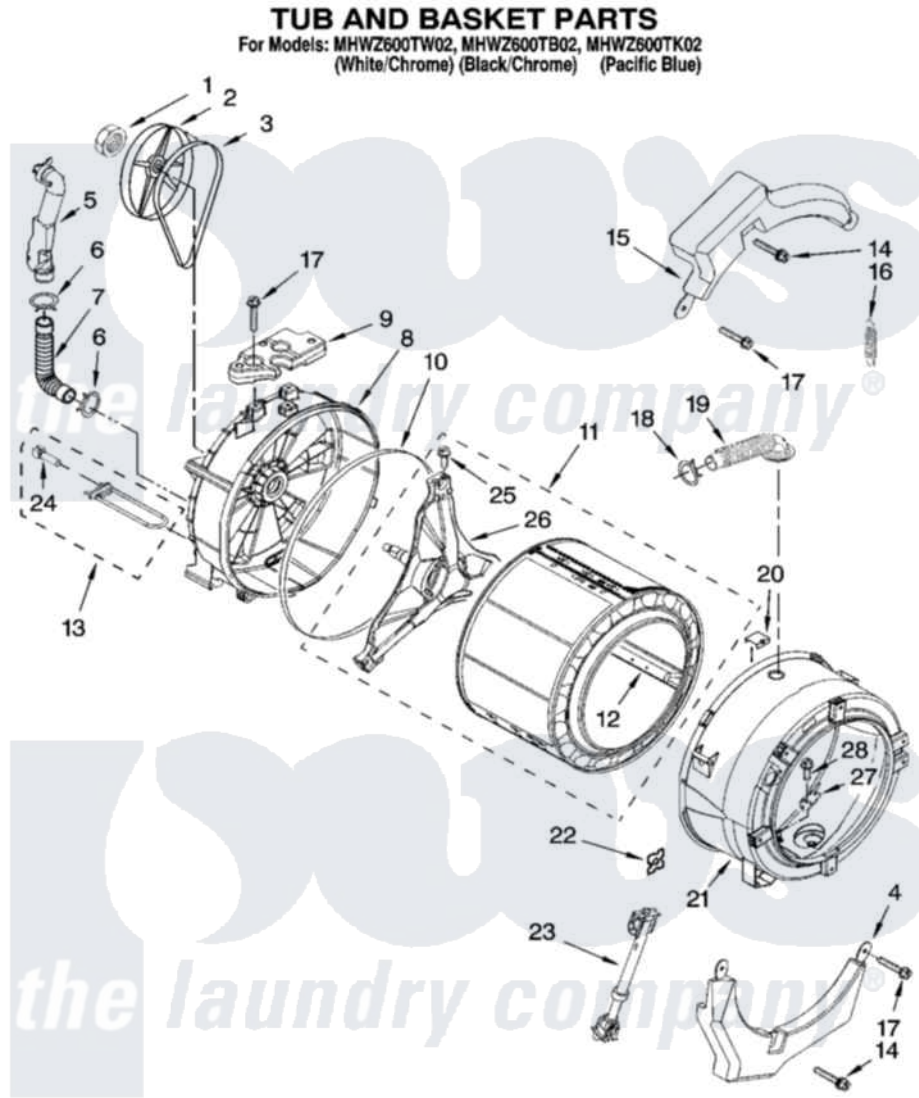

**Maytag MHWZ600TK02 06 - TUB AND BASKET PARTS, OPTIONAL PARTS
(NOT INCLUDED)**

W10238196

7

Maytag [Residential Maytag MHWZ600TK02 Washer Parts](#) Parts Diagram 06 - TUB AND BASKET PARTS, OPTIONAL PARTS (NOT INCLUDED)

[Click on the part number to view part](#)

Item	Original Part Number	Replaced By	Status	Part Description
1	8533999	W10283361		Nut, Pulley
2	8540088C			Pulley
3	W10116215	W10388418		Belt
4	W10151304	W10200297		Counterwgt
5	W10112169			Pipe, Ventilation
6	8540010	W10208156		Clamp
7	8540019			Hose, Exhaust
8	W10202944	W10274605		Tub-Outer
9	W10132097			Counterweight, Rear
10	8540090	W10111158		Gasket
11	W10112984			Basket, Complete
12	W10112972			Baffle, Tub
13	W10155115	8182666		Element, Heating
14	W10174473	W10182109		Screw-Kit
15	W10151303	W10200296		Counterwgt

16	W10010360	280159	Spring
17	W10094780	W10182109	Screw-Kit
18	3363365		Clamp, Hose
19	8540015		Hose, Exhaust
20	8540092		Clamp, Tub
21	W10112664	280255	Tub-Outer
22	8540072	8182512	Nut, Push-In
23	W10159465	W10163171	Shock Absorber
24	8540226	8181705	Ntc
25	8540382		Screw
26	8540342		Crosspiece Assembly
27	8540322		Bracket, Heating Element
28	8540880	8182214	Screw
NI	72017		Paint, Touch-Up
"	72032		Paint, Touch-Up
"	4396816		Paint, Touch-Up
"	350938		Paint, Pressurized Spray B
"	350930		Paint, Pressurized Spray B
"	285006		Accessories Side Panel Kits Paint, Pressurized Spray
"	799344		Paint, Touch-Up)
"	786032		Refinishing Material
"	BLANK	Not Available	ACCESSORY PARTS
"	285863		Water System Parts
"	W10135699		Affresh Odor Remover