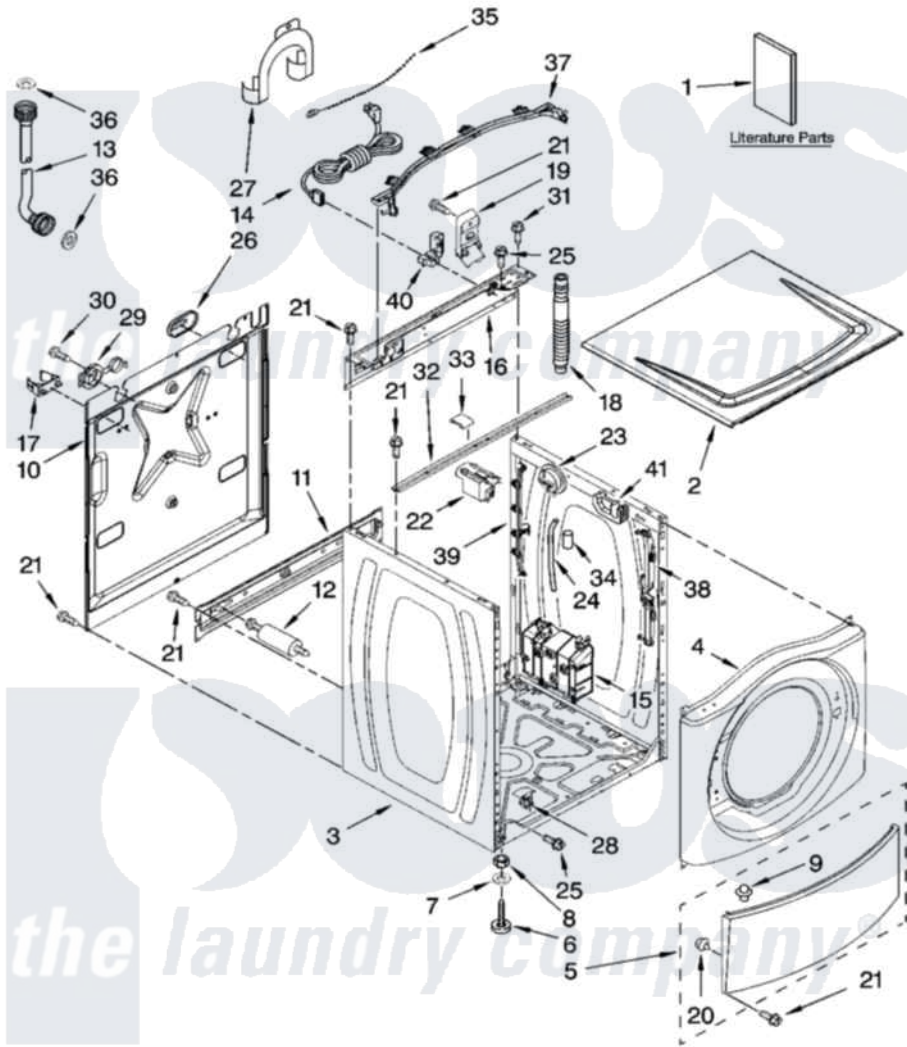

Maytag MHWZ600TW00 01 - TOP AND CABINET PARTS

TOP AND CABINET PARTS

For Models: MHWZ600TW00, MHWZ600TB00, MHWZ600TK00
(White/Chrome) (Black/Chrome) (Pacific Blue)

AUTOMATIC
WASHER

6-07 Printed in U.S.A. (drd)

1

Part No. W10140756 Rev. A

Maytag [Residential Maytag MHWZ600TW00 Washer Parts](#) Parts Diagram 01 - TOP AND CABINET PARTS
Click on the part number to view part

Item	Original Part Number	Replaced By	Status	Part Description
1	W10117443			Use And Care Guide
"	W10118956		Not Available	Tech Sheet
"	W10117444		Not Available	Energy Guide
"	W10112913		Not Available	Quick Start Guide
2	8540716	W10303994		Top
"	W10128645			Top
"	W10135105			Top
3	8540548	W10410294		Cabinet
"	W10117456			Cabinet
"	W10135011			Cabinet
4	W10112948	W10306505		Panel, Front
"	W10117457	W10112901		Panel
"	W10119003			Panel, Front
5	8540813	8540664		Toe Panel
"	W10112981	W10112961		Panel
"	W10135103			Toe Panel