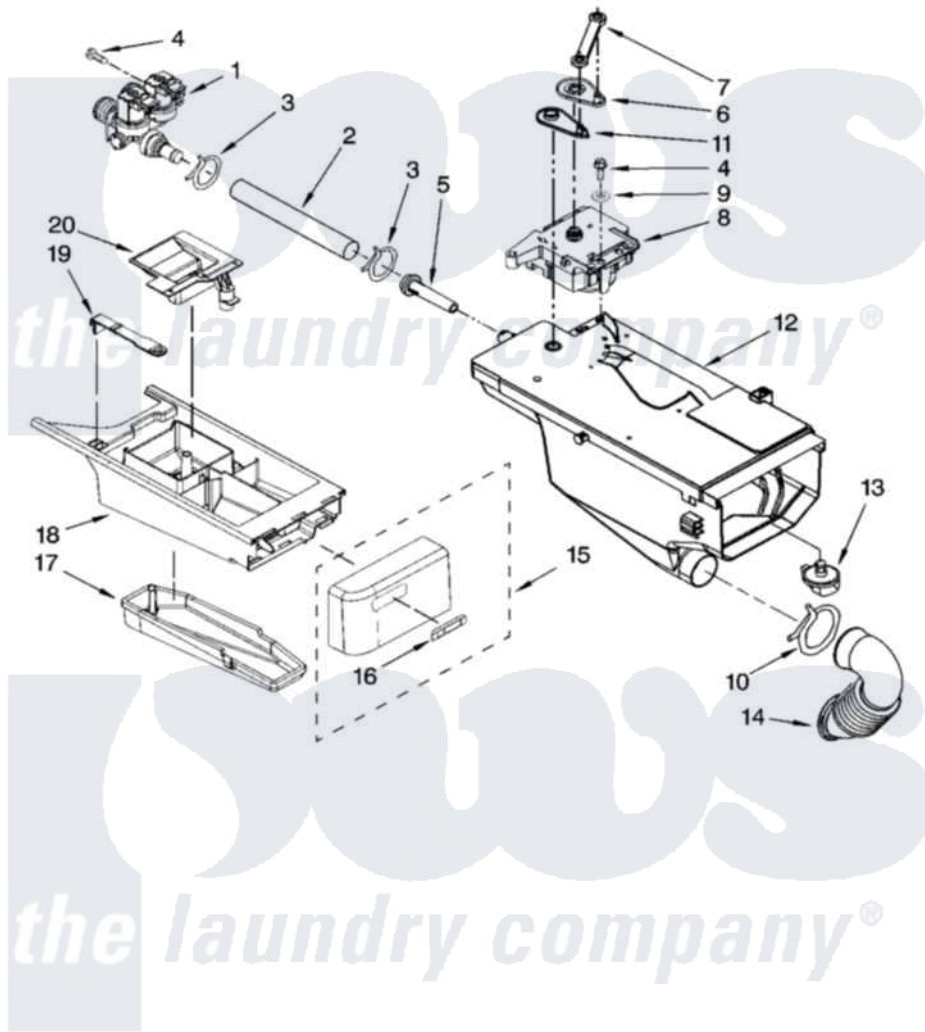

Maytag MHWZ600TW00 04 - DISPENSER PARTS

DISPENSER PARTS

For Models: MHWZ600TW00, MHWZ600TB00, MHWZ600TK00
(White/Chrome) (Black/Chrome) (Pacific Blue)

W10140756

5

Maytag [Residential Maytag MHWZ600TW00 Washer Parts](#) Parts Diagram 04 - DISPENSER PARTS
Click on the part number to view part

Item	Original Part Number	Replaced By	Status	Part Description
1	8540751			Valve, Water Inlet
2	8540065			Hose, Valve To Dispenser
3	370450	596669		Clamp, Manifold
4	8540282	8181661		Screw, Actuator
5	8540042	8183181		Nozzle, Inlet
6	8540393			Cam, Actuator
7	8540394			Lever, Water Distribution
8	8540041	W10143586		Actuator
9	VS611	8526417		Washer
10	8281276			Clamp, Hose
11	8540395			Connection, Lever
12	8540058			Dispenser
13	8540053			Nozzle, Distribution
14	8540063			Hose, Dispenser To Tub
15	W10118955			Handle, Drawer
"	W10118961			Handle, Drawer