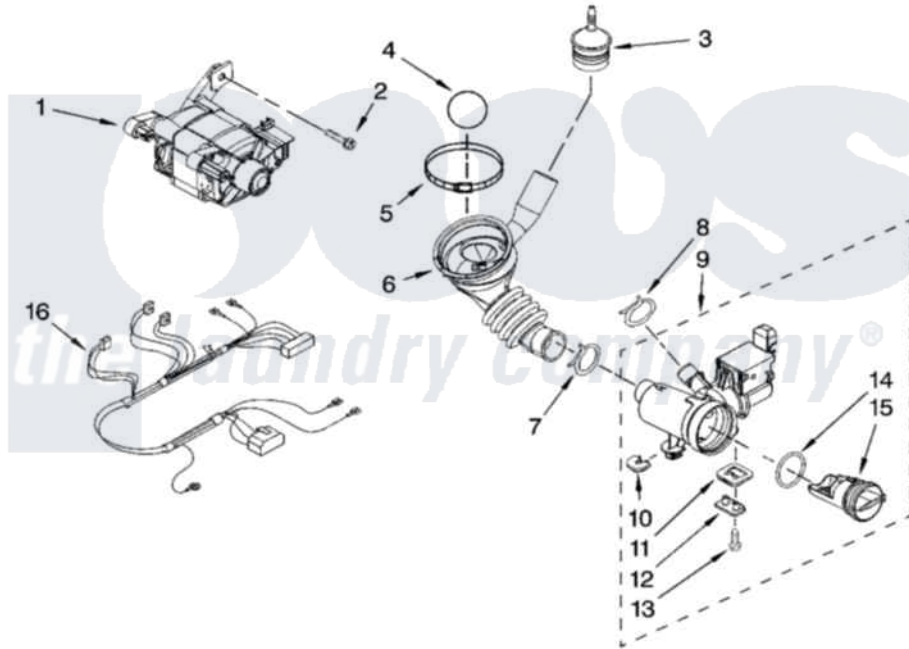

# Maytag MHWZ600TW00 05 - PUMP AND MOTOR PARTS

## PUMP AND MOTOR PARTS

For Models: MHWZ600TW00, MHWZ600TB00, MHWZ600TK00  
(White/Chrome) (Black/Chrome) (Pacific Blue)

6

W10140756

Maytag [Residential Maytag MHWZ600TW00 Washer Parts](#) Parts Diagram 05 - PUMP AND MOTOR PARTS  
Click on the part number to view part

Item	Original Part Number	Replaced By	Status	Part Description
1	W10140582	<a href="#">W10140581</a>		Motor, Drive
2	<a href="#">8540134</a>			Bolt, Motor
3	8540180	<a href="#">W10405608</a>		Air Trap
4	<a href="#">8540013</a>			Ball
5	<a href="#">8540008</a>			Clamp
6	<a href="#">8540012</a>			Hose, Tub To Pump
7	370448	<a href="#">616099</a>		Clamp
8	<a href="#">356138</a>			Clamp, Hose
9	<a href="#">W10130913</a>			Pump
10	<a href="#">W10034820</a>			Foot, Rubber
11	<a href="#">W10034830</a>			Foot, Rubber
12	<a href="#">8540033</a>			Cap, Right Foot
13	<a href="#">8533964</a>			Screw, 10-16 X 1.25
14	8540025	<a href="#">W10130913</a>		Pump
15	8540996	<a href="#">W10130913</a>		Pump
16	8540525	<a href="#">W10204534</a>		Harns-Wire