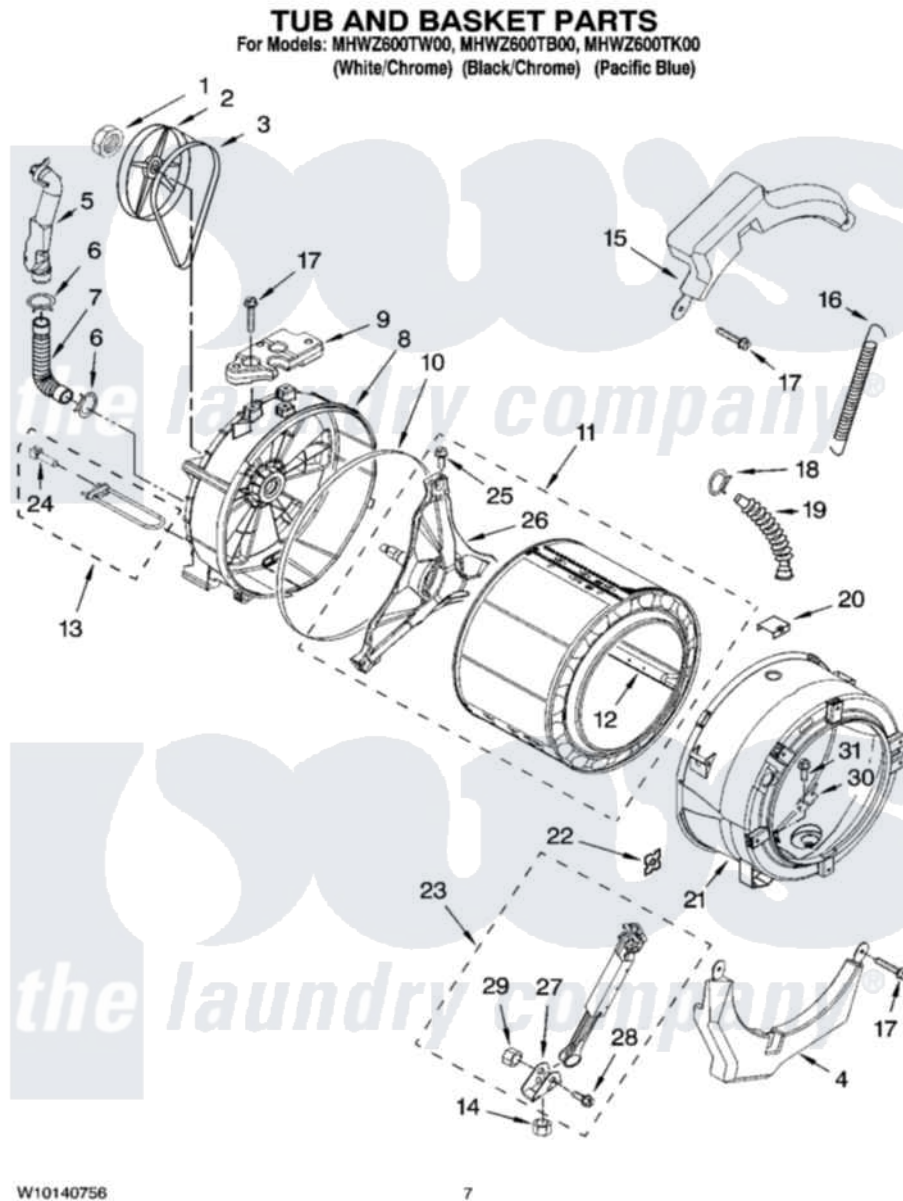

**Maytag MHWZ600TW00 06 - TUB AND BASKET PARTS, OPTIONAL PARTS (NOT INCLUDED)**

Maytag [Residential Maytag MHWZ600TW00 Washer Parts](#) Parts Diagram 06 - TUB AND BASKET PARTS, OPTIONAL PARTS (NOT INCLUDED)  
 Click on the part number to view part

Item	Original Part Number	Replaced By	Status	Part Description
1	8533999	<a href="#">W10283361</a>		Nut, Pulley
2	<a href="#">8540088C</a>			Pulley
3	W10116215	<a href="#">W10388418</a>		Belt
4	8540600	<a href="#">W10200297</a>		Counterwgt
5	<a href="#">W10112169</a>			Pipe, Ventilation
6	8540010	<a href="#">W10208156</a>		Clamp
7	<a href="#">8540019</a>			Hose, Exhaust
8	W10112663	<a href="#">280255</a>		Tub-Outer
9	<a href="#">8540604</a>			Counterweight, Rear
10	8540090	<a href="#">W10111158</a>		Gasket
11	<a href="#">W10112984</a>			Basket, Complete
12	<a href="#">W10112972</a>			Baffle, Tub
13	8540323	<a href="#">8182666</a>		Element, Heating
14	<a href="#">8534084</a>			Nut, Shock Absorber Mounting
15	8540598	<a href="#">W10200296</a>		Counterwgt