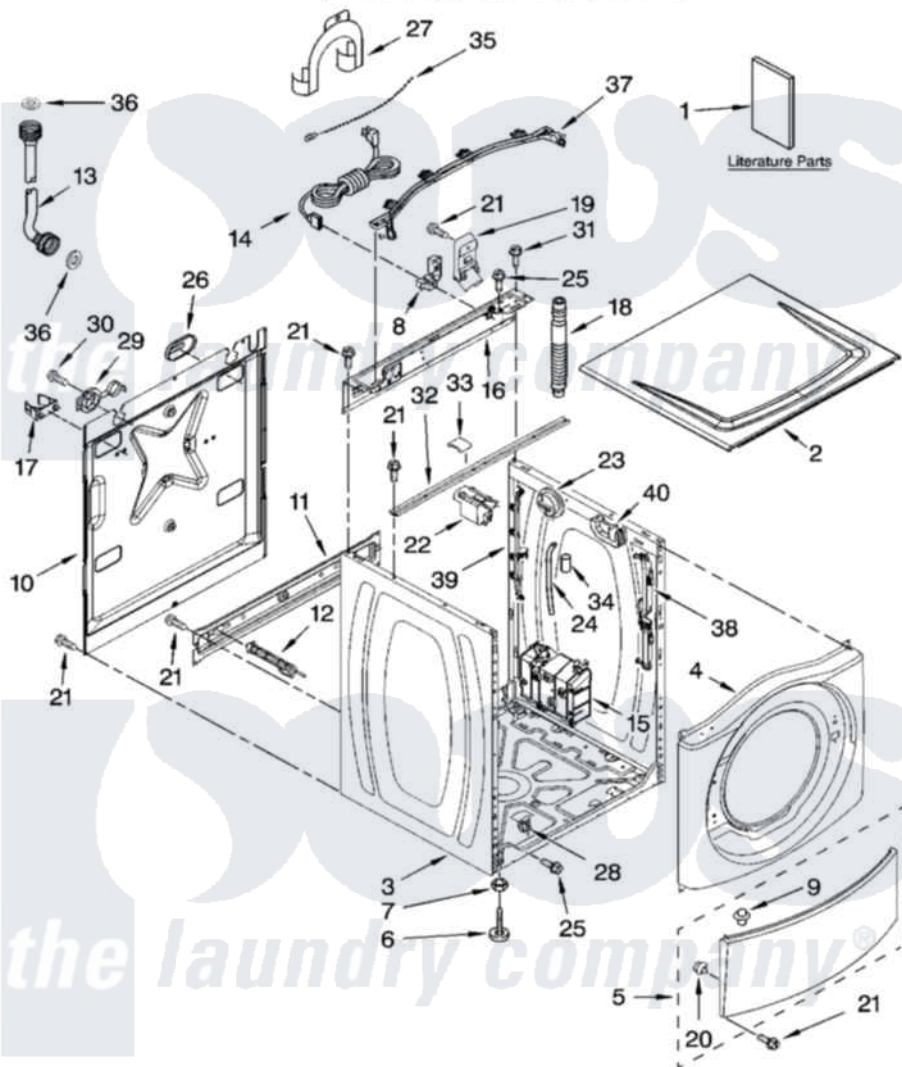

# Maytag MHWZ600TW01 01 - TOP AND CABINET PARTS

**MAYTAG**

## TOP AND CABINET PARTS

For Models: MHWZ600TW01, MHWZ600TB01, MHWZ600TK01  
(White/Chrome) (Black/Chrome) (Pacific Blue)

AUTOMATIC  
WASHER

4-06 Printed in U.S.A. (drd)(bay)

1

Part No. W10205313 Rev. A

Maytag [Residential Maytag MHWZ600TW01 Washer Parts](#) Parts Diagram 01 - TOP AND CABINET PARTS