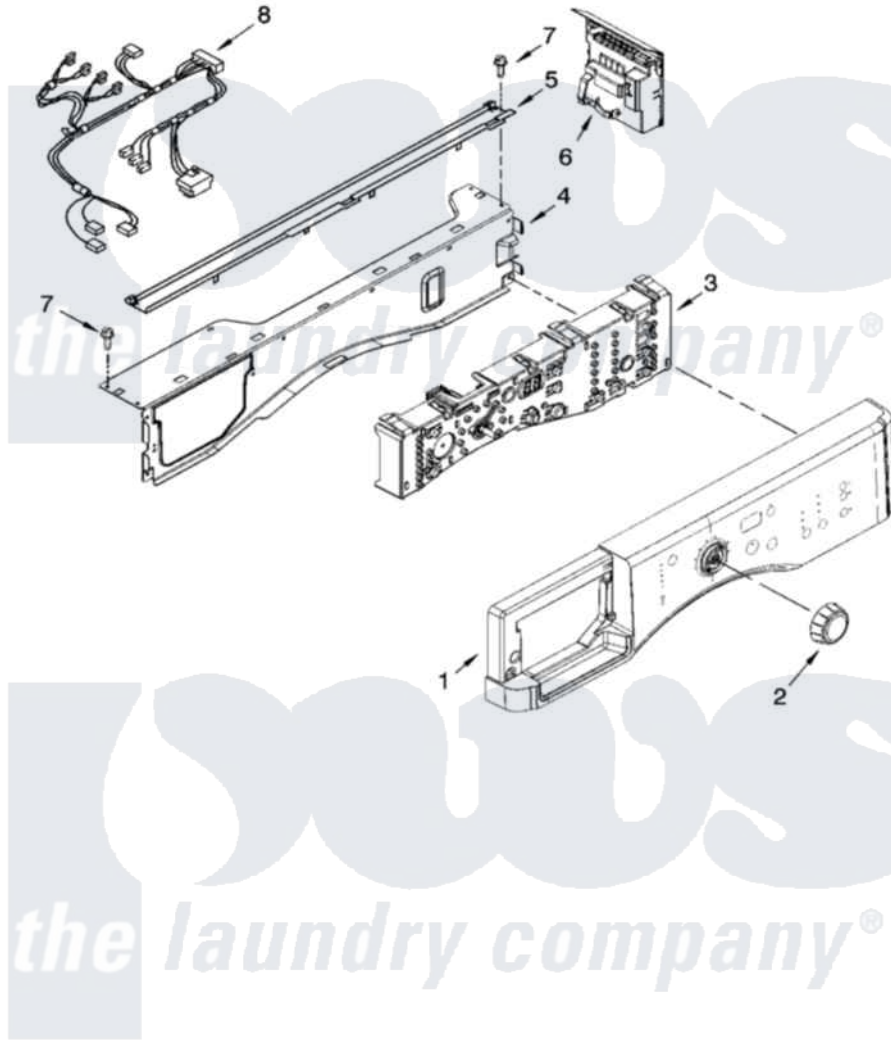

# Maytag MHWZ600TW01 03 - CONTROL PANEL PARTS

## CONTROL PANEL PARTS

For Models: MHWZ600TW01, MHWZ600TB01, MHWZ600TK01  
(White/Chrome) (Black/Chrome) (Pacific Blue)

4

W10205313

Maytag [Residential Maytag MHWZ600TW01 Washer Parts](#) Parts Diagram 03 - CONTROL PANEL PARTS  
Click on the part number to view part

Item	Original Part Number	Replaced By	Status	Part Description
1	<a href="#">W10117409</a>			Panel, Control
"	<a href="#">W10117413</a>			Panel, Control
"	<a href="#">W10119012</a>			Panel, Control
2	<a href="#">W10119050</a>			Knob, Control
3	<a href="#">W10117419</a>			User Interface
4	8540558	<a href="#">W10240776</a>		Brace, Top Front
5	<a href="#">8540722</a>			Channel, Water
6	W10160260	<a href="#">W10205977</a>		Control-Elec
7	W10015090	<a href="#">489442</a>		Screw 3 2217757 Roller, Front
8	<a href="#">W10184856</a>			Harness, Wiring