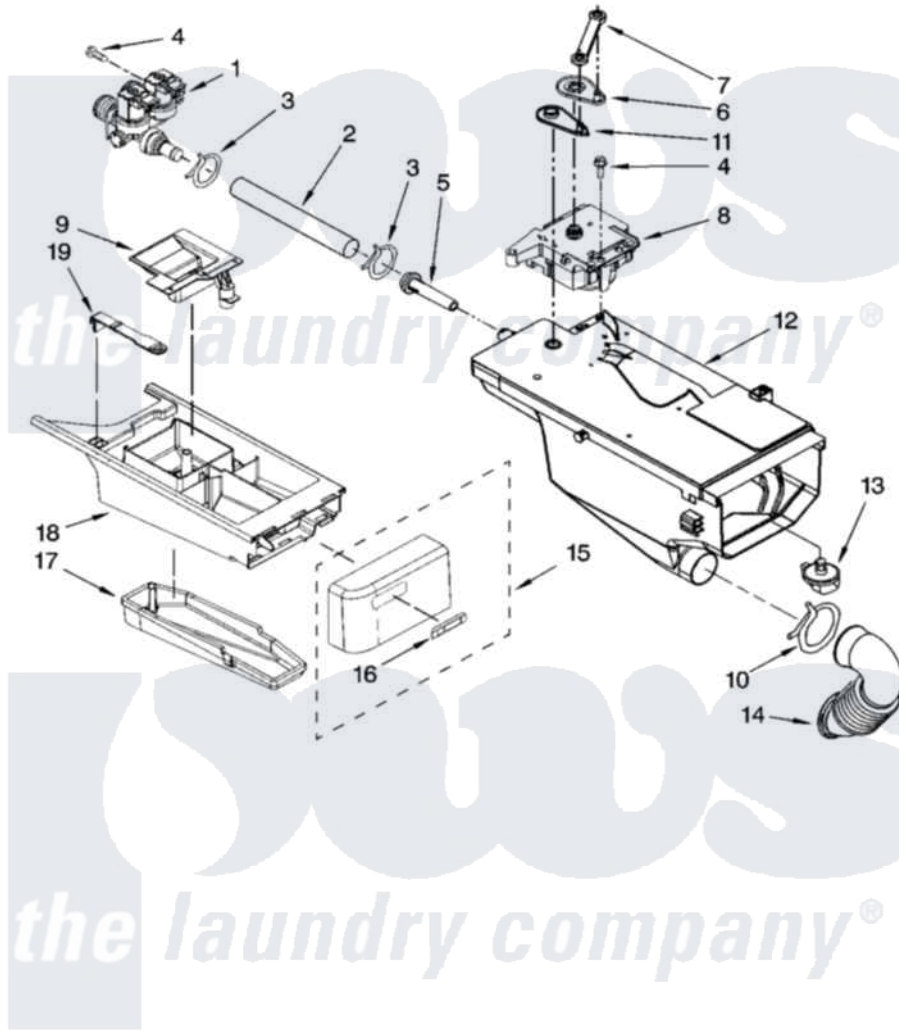

# Maytag MHWZ600TW01 04 - DISPENSER PARTS

## DISPENSER PARTS

For Models: MHWZ600TW01, MHWZ600TB01, MHWZ600TK01  
(White/Chrome) (Black/Chrome) (Pacific Blue)

W10205313

5

Maytag [Residential Maytag MHWZ600TW01 Washer Parts](#) Parts Diagram 04 - DISPENSER PARTS  
Click on the part number to view part

Item	Original Part Number	Replaced By	Status	Part Description
1	<a href="#">8540751</a>			Valve, Water Inlet
2	<a href="#">8540065</a>			Hose, Valve To Dispenser
3	370450	<a href="#">596669</a>		Clamp, Manifold
4	8540282	<a href="#">8181661</a>		Screw, Actuator
5	8540042	<a href="#">8183181</a>		Nozzle, Inlet
6	<a href="#">8540393</a>			Cam, Actuator
7	<a href="#">8540394</a>			Lever, Water Distribution
8	W10143587	<a href="#">W10143586</a>		Actuator
9	<a href="#">8540429</a>			Siphon, Bleach/Softener
10	<a href="#">8281276</a>			Clamp, Hose
11	<a href="#">8540395</a>			Connection, Lever
12	<a href="#">8540058</a>			Dispenser
13	<a href="#">8540053</a>			Nozzle, Distribution
14	<a href="#">8540063</a>			Hose, Dispenser To Tub
15	<a href="#">W10118955</a>			Handle, Drawer
"	<a href="#">W10118961</a>			Handle, Drawer

"	<a href="#">W10119017</a>		Handle, Drawer
16	W10112569	<a href="#">W10203949</a>	Medallion
17	<a href="#">8540399</a>		Cover, Detergent Drawer
18	<a href="#">8540402</a>		Drawer, Detergent
19	8540400	<a href="#">8181721</a>	Hook, Drawer