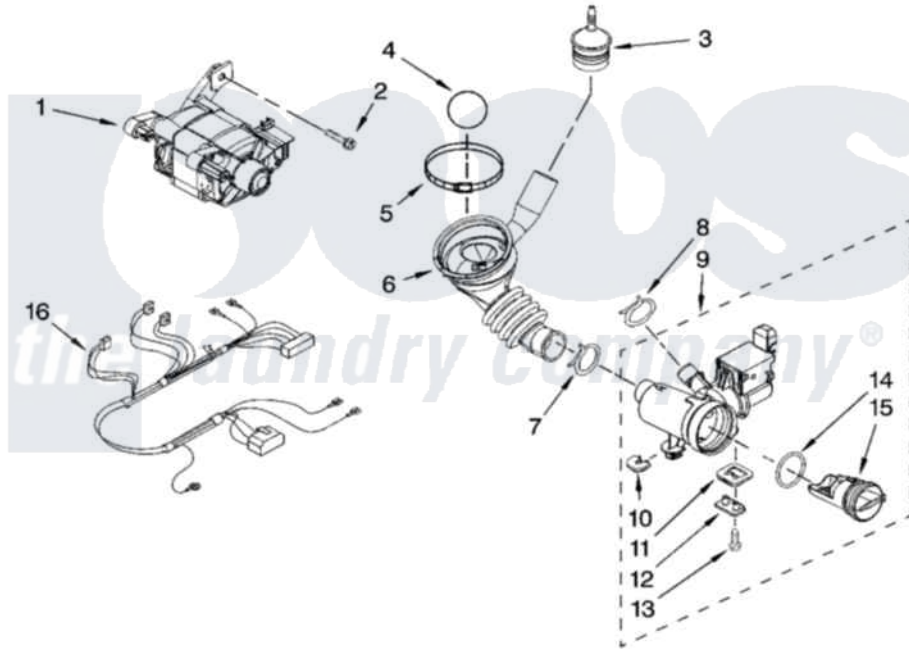

Maytag MHWZ600TW01 05 - PUMP AND MOTOR PARTS

PUMP AND MOTOR PARTS

For Models: MHWZ600TW01, MHWZ600TB01, MHWZ600TK01
(White/Chrome) (Black/Chrome) (Pacific Blue)

6

W10205313

Maytag [Residential Maytag MHWZ600TW01 Washer Parts](#) Parts Diagram 05 - PUMP AND MOTOR PARTS
Click on the part number to view part

Item	Original Part Number	Replaced By	Status	Part Description
1	W10140582	W10140581		Motor, Drive
2	8540134			Bolt, Motor
3	8540180	W10405608		Air Trap
4	8540013			Ball
5	8540008			Clamp
6	8540012			Hose, Tub To Pump
7	370448	616099		Clamp
8	356138			Clamp, Hose
9	W10130913			Pump
10	W10034820			Foot, Rubber
11	W10034830			Foot, Rubber
12	8540033			Cap, Right Foot
13	8533964			Screw, 10-16 X 1.25
14	8540025	W10130913		Pump
15	8540996	W10130913		Pump
16	W10166993	W10204534		Harns-Wire