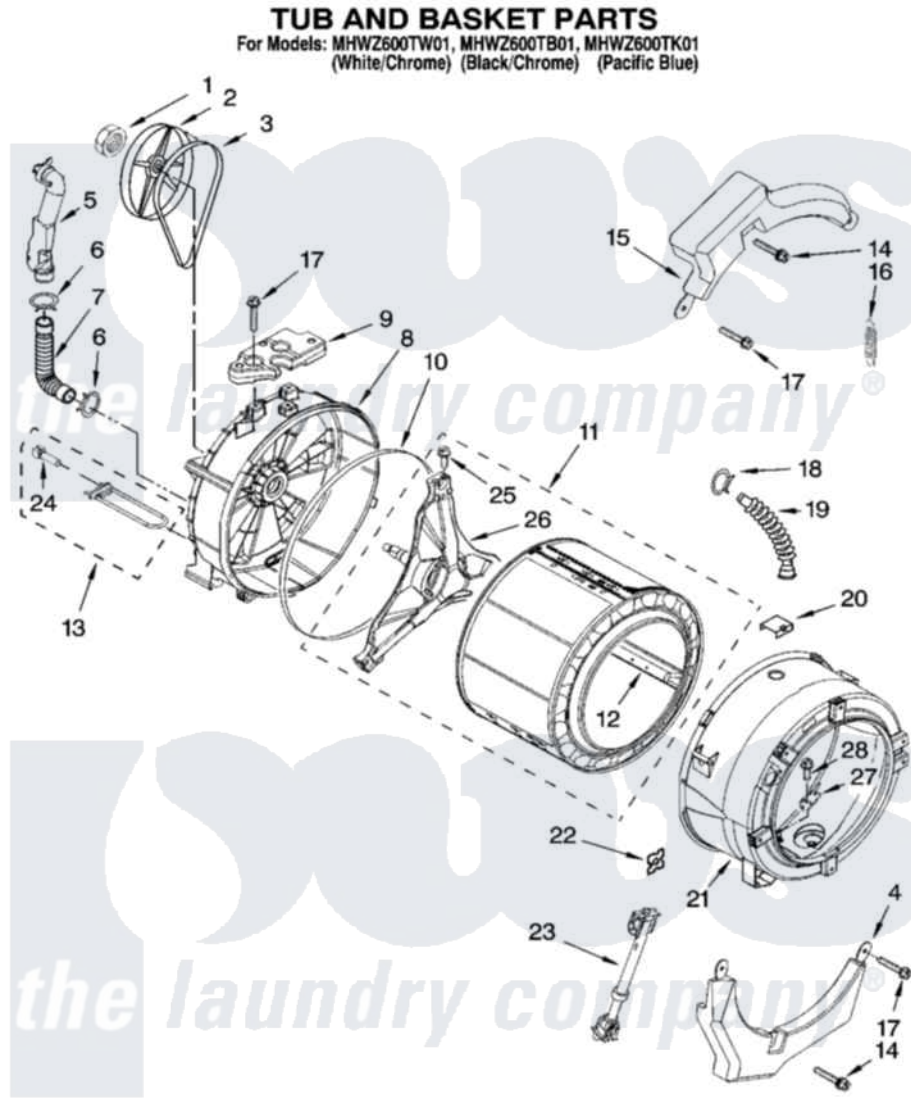

Maytag MHWZ600TW01 06 - TUB AND BASKET PARTS, OPTIONAL PARTS (NOT INCLUDED)

W10205313

7

Maytag [Residential Maytag MHWZ600TW01 Washer Parts](#) Parts Diagram 06 - TUB AND BASKET PARTS, OPTIONAL PARTS (NOT INCLUDED)

[Click on the part number to view part](#)

| Item | Original Part Number | Replaced By | Status | Part Description |
|------|---------------------------|---------------------------|--------|---------------------|
| 1 | 8533999 | W10283361 | | Nut, Pulley |
| 2 | 8540088C | | | Pulley |
| 3 | W10116215 | W10388418 | | Belt |
| 4 | W10151304 | W10200297 | | Counterwgt |
| 5 | W10112169 | | | Pipe, Ventilation |
| 6 | 8540010 | W10208156 | | Clamp |
| 7 | 8540019 | | | Hose, Exhaust |
| 8 | W10112663 | 280255 | | Tub-Outer |
| 9 | 8540604 | | | Counterweight, Rear |
| 10 | 8540090 | W10111158 | | Gasket |
| 11 | W10112984 | | | Basket, Complete |
| 12 | W10112972 | | | Baffle, Tub |
| 13 | W10155115 | 8182666 | | Element, Heating |
| 14 | W10174473 | W10182109 | | Screw-Kit |
| 15 | W10151303 | W10200296 | | Counterwgt |