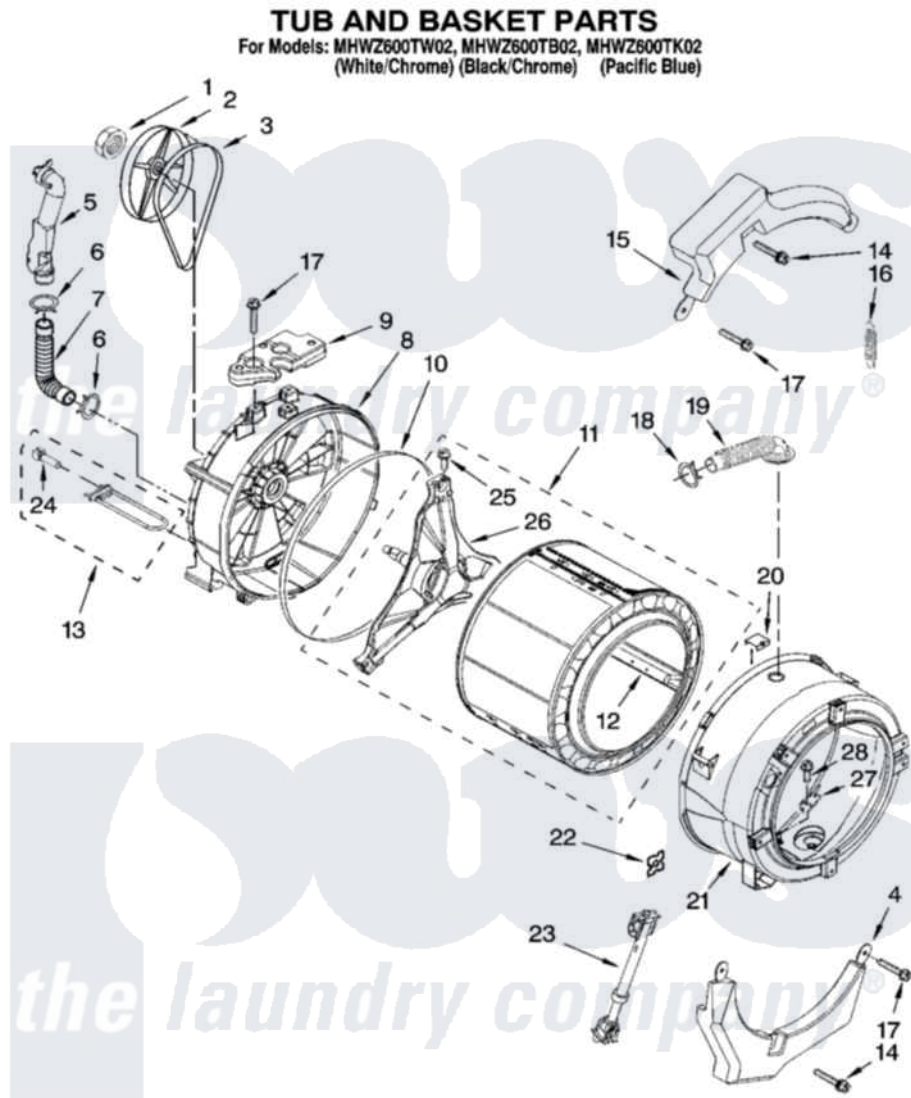

**Maytag MHWZ600TW02 06 - TUB AND BASKET PARTS, OPTIONAL PARTS (NOT INCLUDED)**

W10238196

7

Maytag Residential Maytag MHWZ600TW02 Washer Parts Parts Diagram 06 - TUB AND BASKET PARTS, OPTIONAL PARTS (NOT INCLUDED)

[Click on the part number to view part](#)

Item	Original Part Number	Replaced By	Status	Part Description
1	8533999	<a href="#">W10283361</a>		Nut, Pulley
2	<a href="#">8540088C</a>			Pulley
3	W10116215	<a href="#">W10388418</a>		Belt
4	W10151304	<a href="#">W10200297</a>		Counterwgt
5	<a href="#">W10112169</a>			Pipe, Ventilation
6	8540010	<a href="#">W10208156</a>		Clamp
7	<a href="#">8540019</a>			Hose, Exhaust
8	W10202944	<a href="#">W10274605</a>		Tub-Outer
9	<a href="#">W10132097</a>			Counterweight, Rear
10	8540090	<a href="#">W10111158</a>		Gasket
11	<a href="#">W10112984</a>			Basket, Complete
12	<a href="#">W10112972</a>			Baffle, Tub
13	W10155115	<a href="#">8182666</a>		Element, Heating
14	W10174473	<a href="#">W10182109</a>		Screw-Kit
15	W10151303	<a href="#">W10200296</a>		Counterwgt