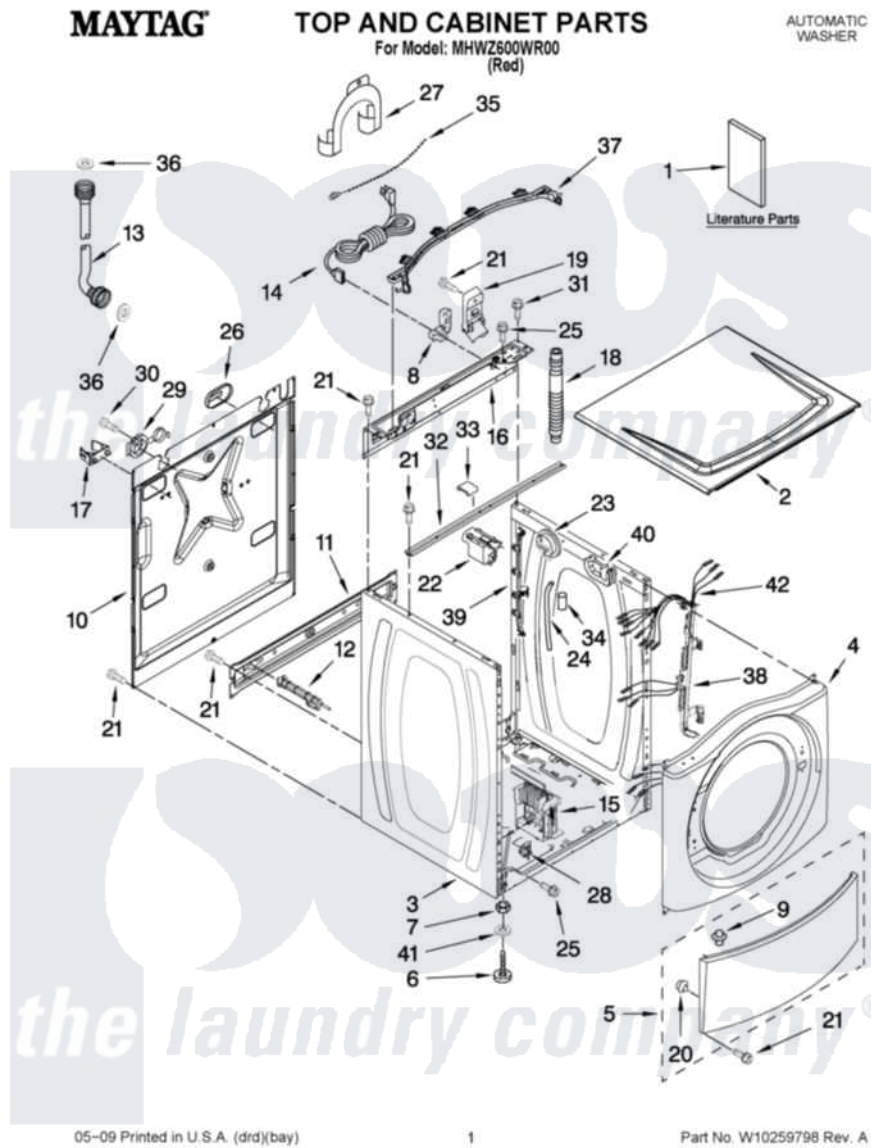

Maytag MHWZ600WR00 01 - TOP AND CABINET PARTS

Maytag [Residential Maytag MHWZ600WR00 Washer Parts](#) Parts Diagram 01 - TOP AND CABINET PARTS
Click on the part number to view part

Item	Original Part Number	Replaced By	Status	Part Description
1	W10259110		Not Available	USE & CARE GUIDE
"	W10207733		Not Available	Tech Sheet
"	W10171153		Not Available	Energy Guide
"	W10112913		Not Available	Quick Start Guide
2	W10255321	W10303996		Top
3	W10259095			Cabinet
4	W10259097	W10259098		Panel
5	W10254154	W10254157		Panel
6	W10121677	W10245373		Foot, Leveling
7	3359452			Nut, Lock
8	W10110676	8182635		Strain Relief
9	8518891			Rivet
10	8540580			Panel, Rear
11	W10189657			Brace, Transport
12	8540199	W10285622		Bolt
13	W10194208	89503		Hose-Inlet

"	8571378	89503	Hose-Inlet
14	W10205499		Cord, Power
15	W10205342		Motor Control Unit
16	W10161694		Brace, Rear
17	8540093		Clamp, Tube Transportation
18	W10114608		Hose, Drain
19	8540607		Retainer, Hose Outlet
20	238614		Bumper And Isolation
21	W10015090	489442	Screw 3 2217757 Roller, Front
22	8540230	W10339736	Filter, Interference
23	W10163980		Switch, Pressure
24	8540294		Hose, Pressure Switch
25	8540479		Screw, Grounding
26	8540268		Cover, Transport
27	8540021	W10280024	U-Bend, Drain Hose
28	W10085220		Microswitch
29	8540728	8182699	Grommet, Cord Support
30	8540727	8182201	Screw, 3 X 8 mm
31	8540329		Screw, 8-18 X 7/16
32	8540720		Brace, Top
33	8283273		Damper, Brace
34	2161302	2162499	Sleeve, Suction Line
35	3347868	W10339879	Tie, Cable
36	16123		Washer Inlet-Hose Miscellaneous Parts Must be Ordered Separately.
37	W10168548		Harness Channel, Top Rear
38	W10168546		Harness Channel, Side Front
39	W10168547		Harness Channel, Side Rear
40	8540644		Bracket-Suspension Spring
41	487576		Washer, Nylon
42	W10207799		Harness, Wiring