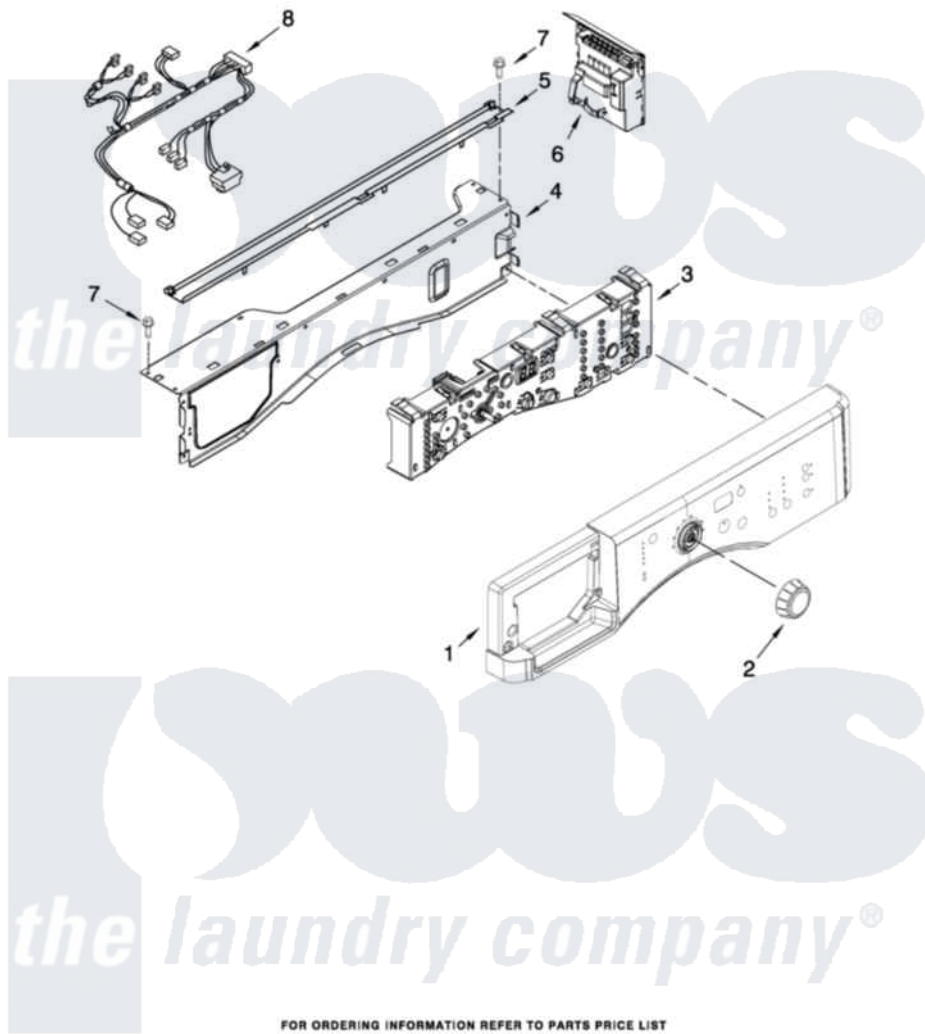

Maytag MHWZ600WR00 03 - CONTROL PANEL PARTS

CONTROL PANEL PARTS

For Model: MHWZ600WR00
(Red)

FOR ORDERING INFORMATION REFER TO PARTS PRICE LIST

4

W10259798

[Maytag Residential Maytag MHWZ600WR00 Washer Parts](#) Parts Diagram 03 - CONTROL PANEL PARTS
Click on the part number to view part

Item	Original Part Number	Replaced By	Status	Part Description
1	W10259100	W10295463		Console
2	W10119050			Knob, Control
3	W10117419			User Interface
4	W10161692	W10240776		Brace, Top Front
5	8540722			Channel, Water
6	W10246303			Microcomputer, Machine Control
7	W10015090	489442		Screw 3 2217757 Roller, Front
8	W10201876			Harness, Wiring