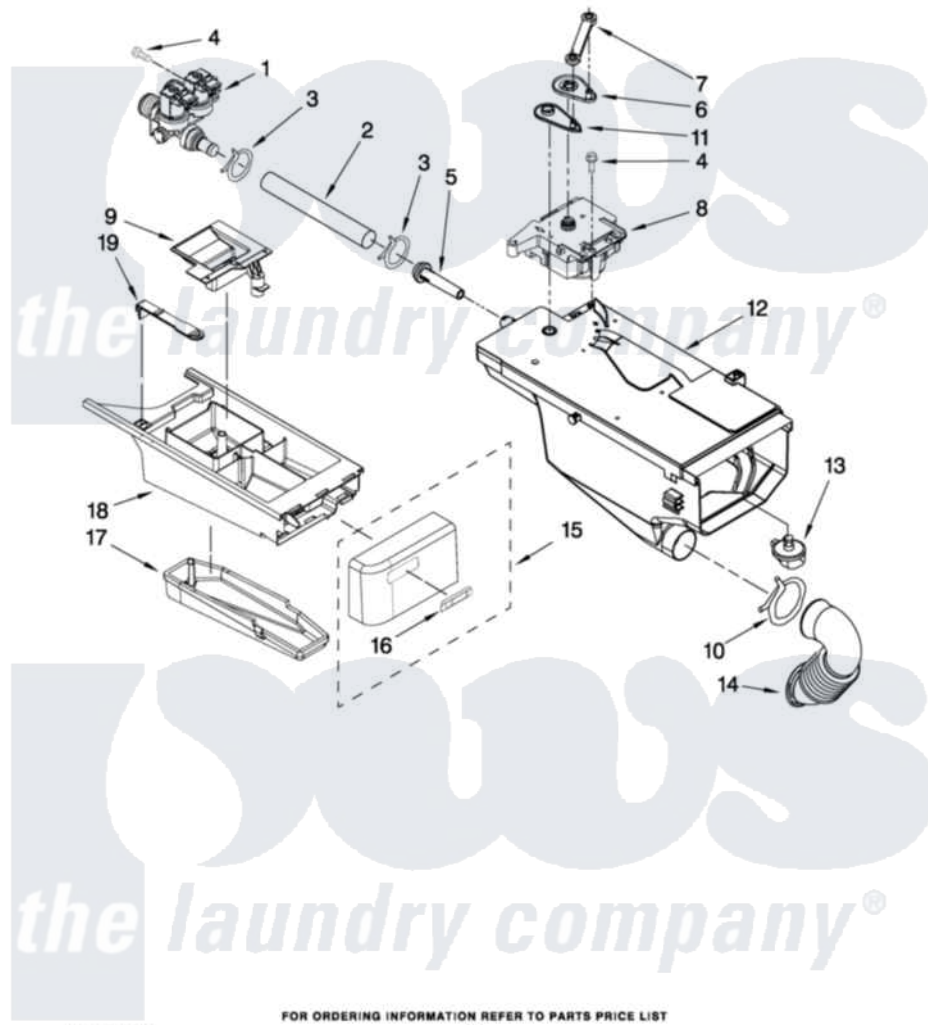

Maytag MHWZ600WR00 04 - DISPENSER PARTS

DISPENSER PARTS

For Model: MHWZ600WR00
(Red)

W10259798

FOR ORDERING INFORMATION REFER TO PARTS PRICE LIST

5

Maytag Residential Maytag MHWZ600WR00 Washer Parts Parts Diagram 04 - DISPENSER PARTS

[Click on the part number to view part](#)

Item	Original Part Number	Replaced By	Status	Part Description
1	8540751			Valve, Water Inlet
2	8540065			Hose, Valve To Dispenser
3	370450	596669		Clamp, Manifold
4	8540282	8181661		Screw, Actuator
5	8540042	8183181		Nozzle, Inlet
6	8540393			Cam, Actuator
7	8540394			Lever, Water Distribution
8	W10143586			Actuator
9	8540429			Siphon, Bleach/Softener
10	8281276			Clamp, Hose
11	8540395			Connection, Lever
12	8540058			Dispenser
13	8540053			Nozzle, Distribution
14	8540063			Hose, Dispenser To Tub
15	W10259103	W10295465		Handle
16	W10112569	W10203949		Medallion

[8181721](#)

Hook, Drawer