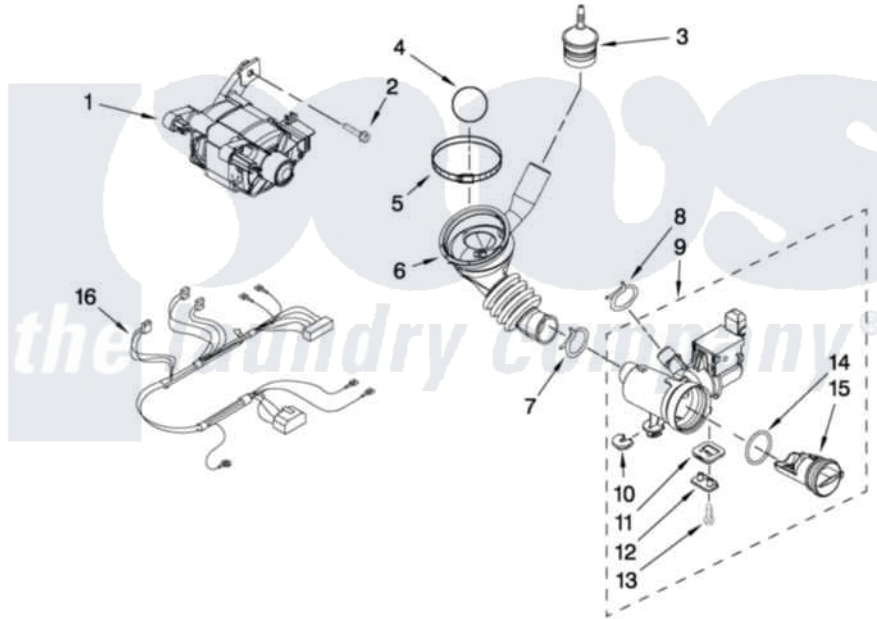

# Maytag MHWZ600WR00 05 - PUMP AND MOTOR PARTS

## PUMP AND MOTOR PARTS

For Model: MHWZ600WR00  
(Red)

FOR ORDERING INFORMATION REFER TO PARTS PRICE LIST

6

W10259798

Maytag [Residential Maytag MHWZ600WR00 Washer Parts](#) Parts Diagram 05 - PUMP AND MOTOR PARTS

[Click on the part number to view part](#)

Item	Original Part Number	Replaced By	Status	Part Description
1	<a href="#">W10171902</a>			Motor, Drive
2	<a href="#">8540134</a>			Bolt, Motor
3	8540180	<a href="#">W10405608</a>		Air Trap
4	<a href="#">8540013</a>			Ball
5	<a href="#">8540008</a>			Clamp
6	<a href="#">8540012</a>			Hose, Tub To Pump
7	370448	<a href="#">616099</a>		Clamp
8	<a href="#">356138</a>			Clamp, Hose
9	<a href="#">W10130913</a>			Pump
10	<a href="#">W10034820</a>			Foot, Rubber
11	<a href="#">W10034830</a>			Foot, Rubber
12	<a href="#">8540033</a>			Cap, Right Foot
13	<a href="#">8533964</a>			Screw, 10-16 X 1.25
14	8540025	<a href="#">W10130913</a>		Pump
15	8540996	<a href="#">W10130913</a>		Pump
16	<a href="#">W10201879</a>			Harness, Motor