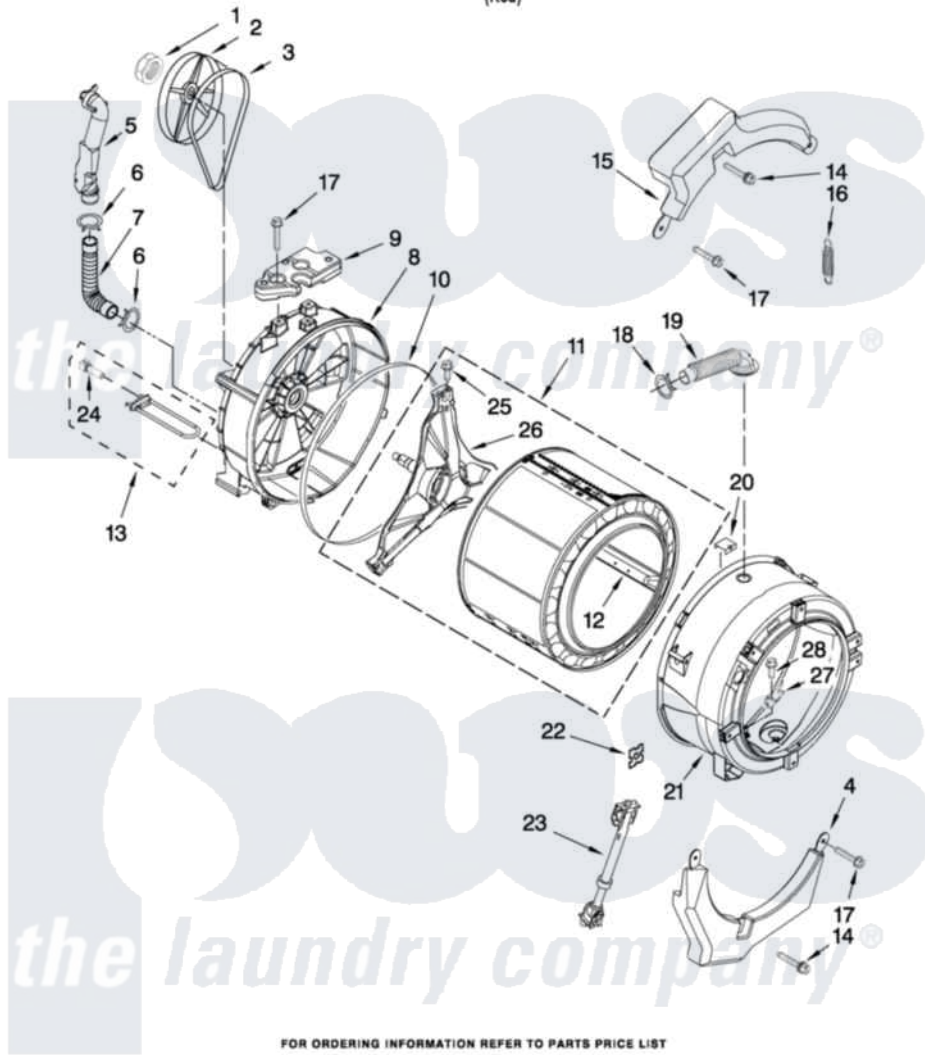

Maytag MHWZ600WR00 06 - TUB AND BASKET PARTS

TUB AND BASKET PARTS

For Model: MHWZ600WR00
(Red)

W10259798

7

FOR ORDERING INFORMATION REFER TO PARTS PRICE LIST

Maytag [Residential Maytag MHWZ600WR00 Washer Parts](#) Parts Diagram 06 - TUB AND BASKET PARTS

[Click on the part number to view part](#)

Item	Original Part Number	Replaced By	Status	Part Description
1	8533999	W10283361		Nut, Pulley
2	8540088C			Pulley
3	W10116215	W10388418		Belt
4	W10151304	W10200297		Counterwgt
5	W10112169			Pipe, Ventilation
6	8540010	W10208156		Clamp
7	8540019			Hose, Exhaust
8	W10245531	W10274605		Tub-Outer
9	W10132097			Counterweight, Rear
10	8540090	W10111158		Gasket
11	W10112984			Basket, Complete
12	W10112972			Baffle, Tub
13	W10155115	8182666		Element, Heating
14	W10174473	W10182109		Screw-Kit
15	W10151303	W10200296		Counterwgt
16	W10010360	280159		Spring

17	W10094780	W10182109	Screw-Kit
18	3363365		Clamp, Hose
19	8540015		Hose, Exhaust
20	8540092		Clamp, Tub
21	W10245532	280255	Tub-Outer
22	8540072	8182512	Nut, Push-In
23	W10159465	W10163171	Shock Absorber
24	8540226	8181705	Ntc
25	8540382		Screw
26	8540342		Crosspiece Assembly
27	8540322		Bracket, Heating Element
28	8540880	8182214	Screw