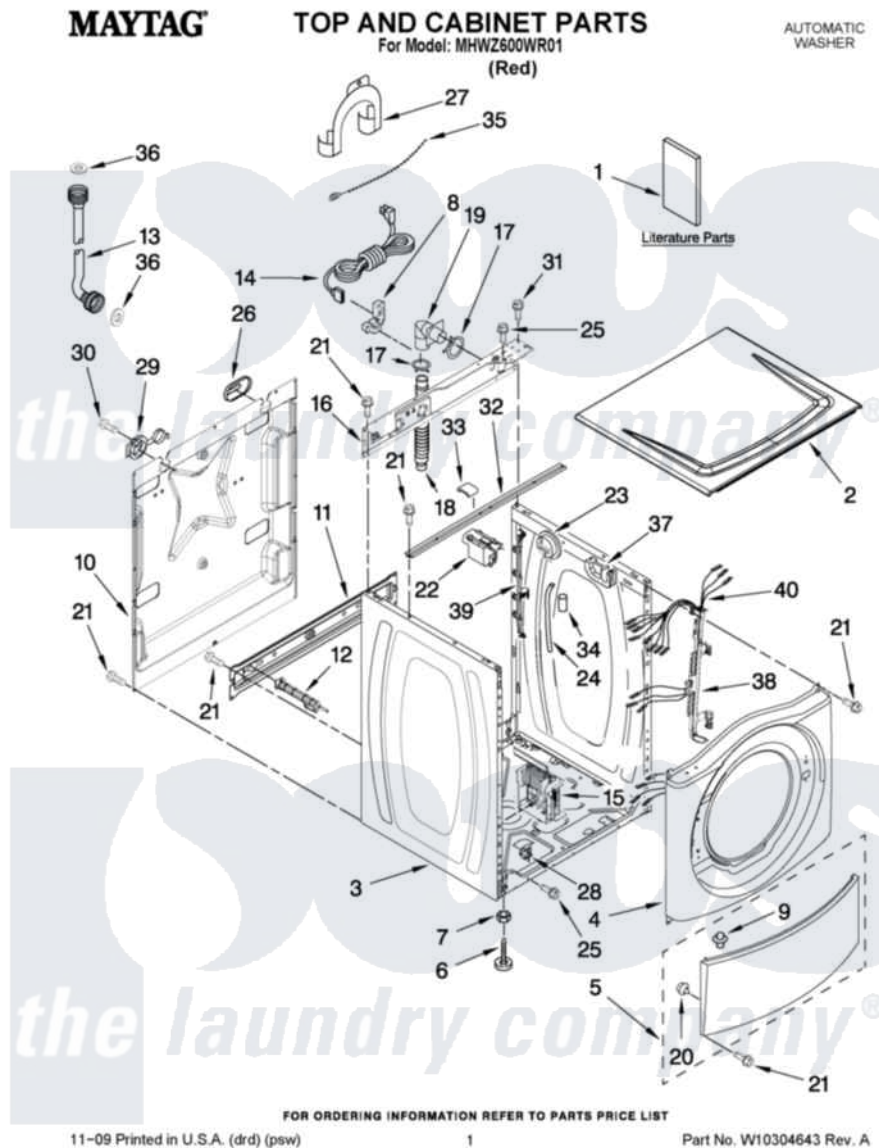

Maytag MHWZ600WR01 01 - TOP AND CABINET PARTS

Maytag [Residential Maytag MHWZ600WR01 Washer Parts](#) Parts Diagram 01 - TOP AND CABINET PARTS
Click on the part number to view part

Item	Original Part Number	Replaced By	Status	Part Description
1	W10285612		Not Available	USE & CARE GUIDE
"	W10252711		Not Available	TECH SHEET
"	W10171153		Not Available	Energy Guide
2	W10255321	W10303996		Top
3	W10251612			Cabinet
4	W10259097	W10259098		Panel
5	W10254154	W10254157		Panel
6	W10245373			Foot, Levelling
7	3359452			Nut, Lock
8	W10110676	8182635		Strain Relief
9	8518891			Rivet
10	W10258341			Panel, Rear
11	W10189657			Brace, Transport
12	W10251449	W10285622		Bolt
13	W10194208	89503		Hose-Inlet
"	8571378	89503		Hose-Inlet

14	W10205499		Cord, Power
15	W10289776	W10384843	Motor Control Unit
16	W10244560		Brace, Rear
17	356138		Clamp, Hose
18	W10003280	8181737	Hose, Drain
19	W10003260	8181738	Connector, Hose Outlet
20	238614		Bumper And Isolation
21	W10015090	489442	Screw 3 2217757 Roller, Front
22	8540230	W10339736	Filter, Interference
23	W10163980		Switch, Pressure
24	8540294		Hose, Pressure Switch
25	8540479		Screw, Grounding
26	8540268		Cover, Transport
27	8540021	W10280024	U-Bend, Drain Hose
28	W10085220		Microswitch
29	8540728	8182699	Grommet, Cord Support
30	8540727	8182201	Screw, 3 X 8 mm
31	8540329		Screw, 8-18 X 7/16
32	8540720		Brace, Top
33	8283273		Damper, Brace
34	2161302	2162499	Sleeve, Suction Line
35	3347868	W10339879	Tie, Cable
36	3976300	16123	Washer Inlet-Hose Miscellaneous Parts Must be Ordered Separately.
37	8540644		Bracket-Suspension Spring
38	W10168546		Harness Channel, Side Front
39	W10168547		Harness Channel, Side Rear
40	W10239821		Harness, Wiring