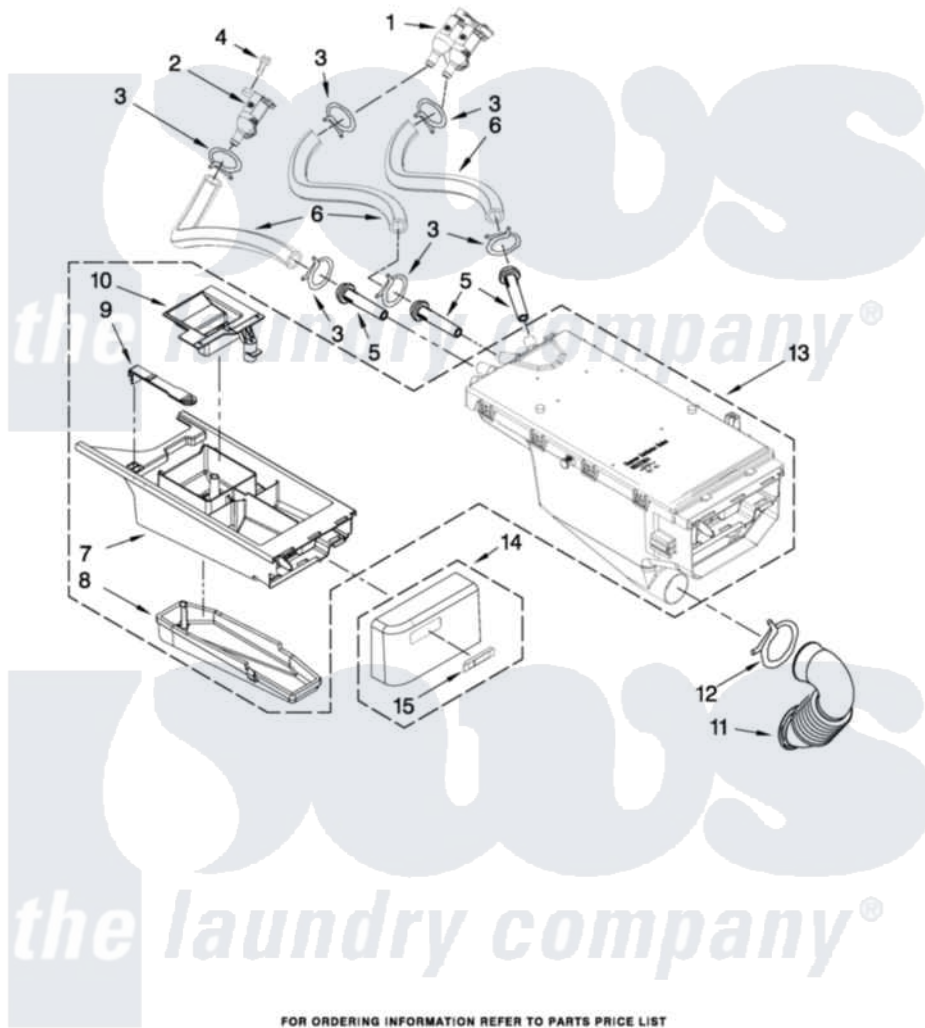

Maytag MHWZ600WR01 04 - DISPENSER PARTS

DISPENSER PARTS

For Model: MHWZ600WR01
(Red)

W10304643

FOR ORDERING INFORMATION REFER TO PARTS PRICE LIST

5

Maytag [Residential Maytag MHWZ600WR01 Washer Parts](#) Parts Diagram 04 - DISPENSER PARTS
Click on the part number to view part

| Item | Original Part Number | Replaced By | Status | Part Description |
|------|---------------------------|---------------------------|--------|--------------------------|
| 1 | W10212596 | | | Valve, Water Inlet |
| 2 | W10212598 | | | Valve, Water Inlet |
| 3 | 370450 | 596669 | | Clamp, Manifold |
| 4 | 8540282 | 8181661 | | Screw, Actuator |
| 5 | 8540042 | 8183181 | | Nozzle, Inlet |
| 6 | W10212611 | | | Hose, Valve To Dispenser |
| 7 | 8540402 | | | Drawer, Detergent |
| 8 | 8540399 | | | Cover, Detergent Drawer |
| 9 | W10003170 | 8181721 | | Hook, Drawer |
| 10 | 8540429 | | | Siphon, Bleach/Softener |
| 11 | 8540063 | | | Hose, Dispenser To Tub |
| 12 | 8281276 | | | Clamp, Hose |
| 13 | W10212602 | W10399327 | | Dispenser, Complete |
| 14 | W10259103 | W10295465 | | Handle |
| 15 | W10112569 | W10203949 | | Medallion |