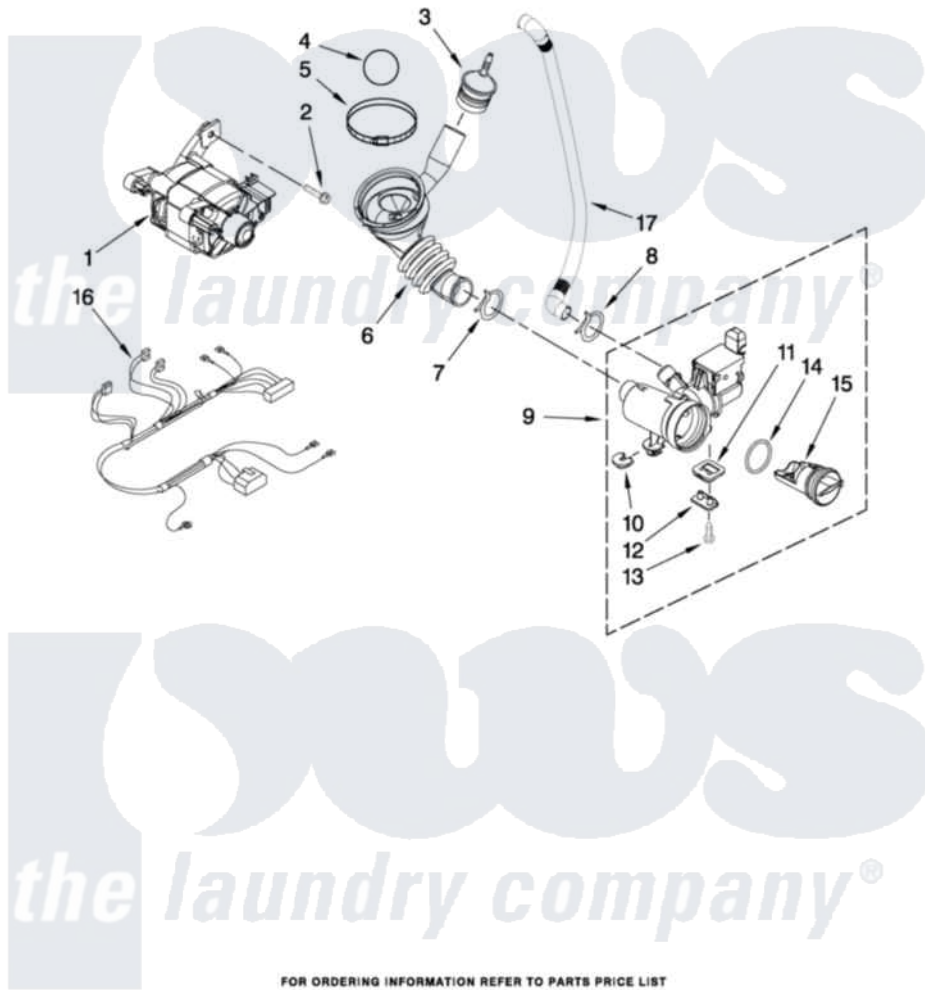

# Maytag MHWZ600WR01 05 - PUMP AND MOTOR PARTS

## PUMP AND MOTOR PARTS

For Model: MHWZ600WR01  
(Red)

FOR ORDERING INFORMATION REFER TO PARTS PRICE LIST

6

W10304643

Maytag [Residential Maytag MHWZ600WR01 Washer Parts](#) Parts Diagram 05 - PUMP AND MOTOR PARTS  
Click on the part number to view part

Item	Original Part Number	Replaced By	Status	Part Description
1	<a href="#">W10171902</a>			Motor, Drive
2	<a href="#">8540134</a>			Bolt, Motor
3	8540180	<a href="#">W10405608</a>		Air Trap
4	<a href="#">8540013</a>			Ball
5	<a href="#">8540008</a>			Clamp
6	<a href="#">8540012</a>			Hose, Tub To Pump
7	370448	<a href="#">616099</a>		Clamp
8	W10245724	<a href="#">285655</a>		Clamp, Hose
9	<a href="#">W10130913</a>			Pump
10	<a href="#">W10034820</a>			Foot, Rubber
11	<a href="#">W10034830</a>			Foot, Rubber
12	<a href="#">8540033</a>			Cap, Right Foot
13	<a href="#">8533964</a>			Screw, 10-16 X 1.25
14	8540025	<a href="#">W10130913</a>		Pump
15	8540996	<a href="#">W10130913</a>		Pump
16	<a href="#">W10201879</a>			Harness, Motor