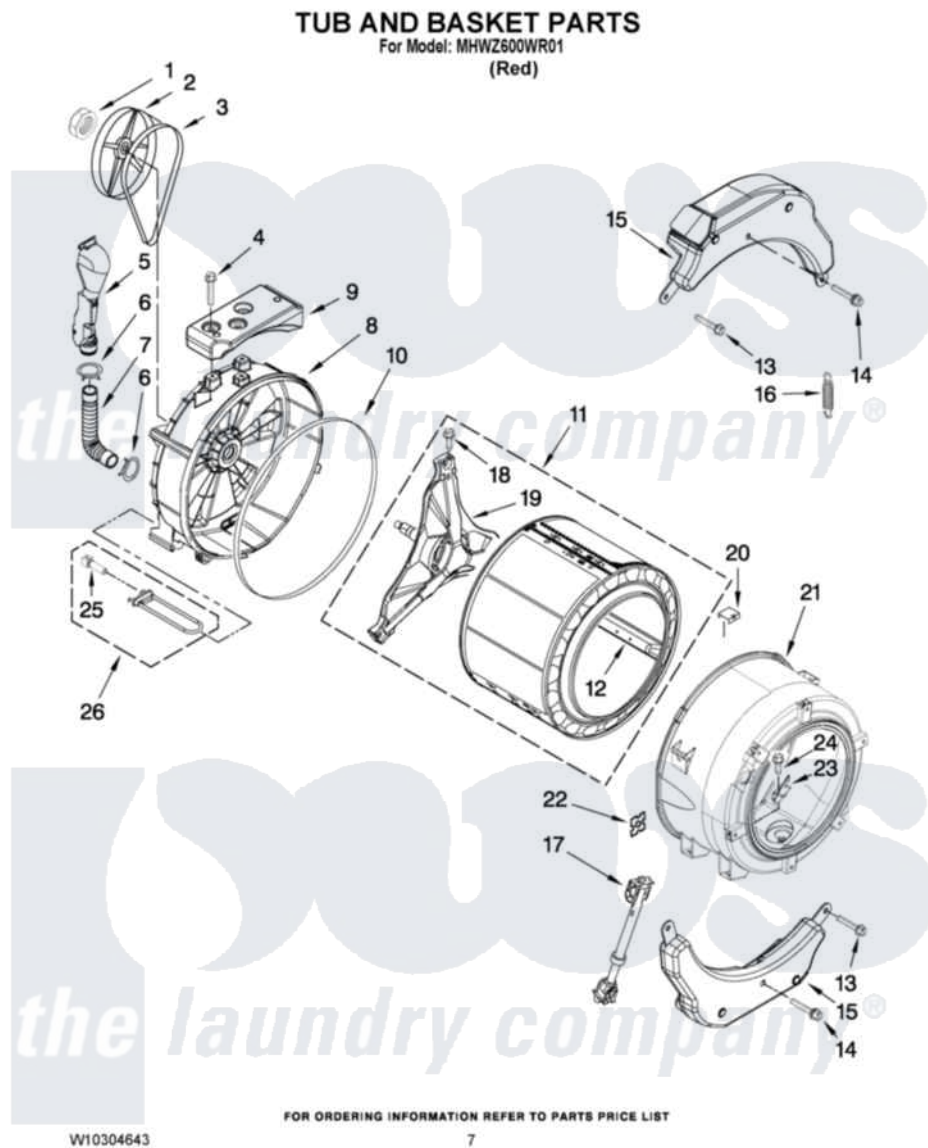

# Maytag MHWZ600WR01 06 - TUB AND BASKET PARTS

Maytag [Residential Maytag MHWZ600WR01 Washer Parts](#) Parts Diagram 06 - TUB AND BASKET PARTS  
Click on the part number to view part

Item	Original Part Number	Replaced By	Status	Part Description
1	8533999	<a href="#">W10283361</a>		Nut, Pulley
2	<a href="#">8540088C</a>			Pulley
3	<a href="#">W10260319</a>			Belt, Drive
4	<a href="#">W10246531</a>			Screw, Rear Counterweight
5	<a href="#">W10142720</a>			Pipe, Ventilation
6	8540010	<a href="#">W10208156</a>		Clamp
7	<a href="#">8540019</a>			Hose, Exhaust
8	W10200752	<a href="#">W10285623</a>		Tub-Outer
9	<a href="#">W10200747</a>			Counterweight, Rear
10	8540090	<a href="#">W10111158</a>		Gasket
11	<a href="#">W10205253</a>			Basket, Complete
12	<a href="#">W10112972</a>			Baffle, Tub
13	W10094780	<a href="#">W10182109</a>		Screw-Kit
14	<a href="#">W10259288</a>			Bolt Assembly, Counterweight Center Hole
15	<a href="#">W10223198</a>			Counterweight, Front
16	W10010360	<a href="#">280159</a>		Spring

17	<a href="#">W10015830</a>		Shock Absorber
18	<a href="#">8540382</a>		Screw
19	<a href="#">W10202464</a>		Crosspiece Assembly
20	<a href="#">8540092</a>		Clamp, Tub
21	W10289874	<a href="#">W10305749</a>	Tub-Outer
22	8540072	<a href="#">8182512</a>	Nut, Push-In
23	<a href="#">8540322</a>		Bracket, Heating Element
24	8540880	<a href="#">8182214</a>	Screw
25	W10176659	<a href="#">8181705</a>	Ntc
26	W10253993	<a href="#">8182666</a>	Element, Heating