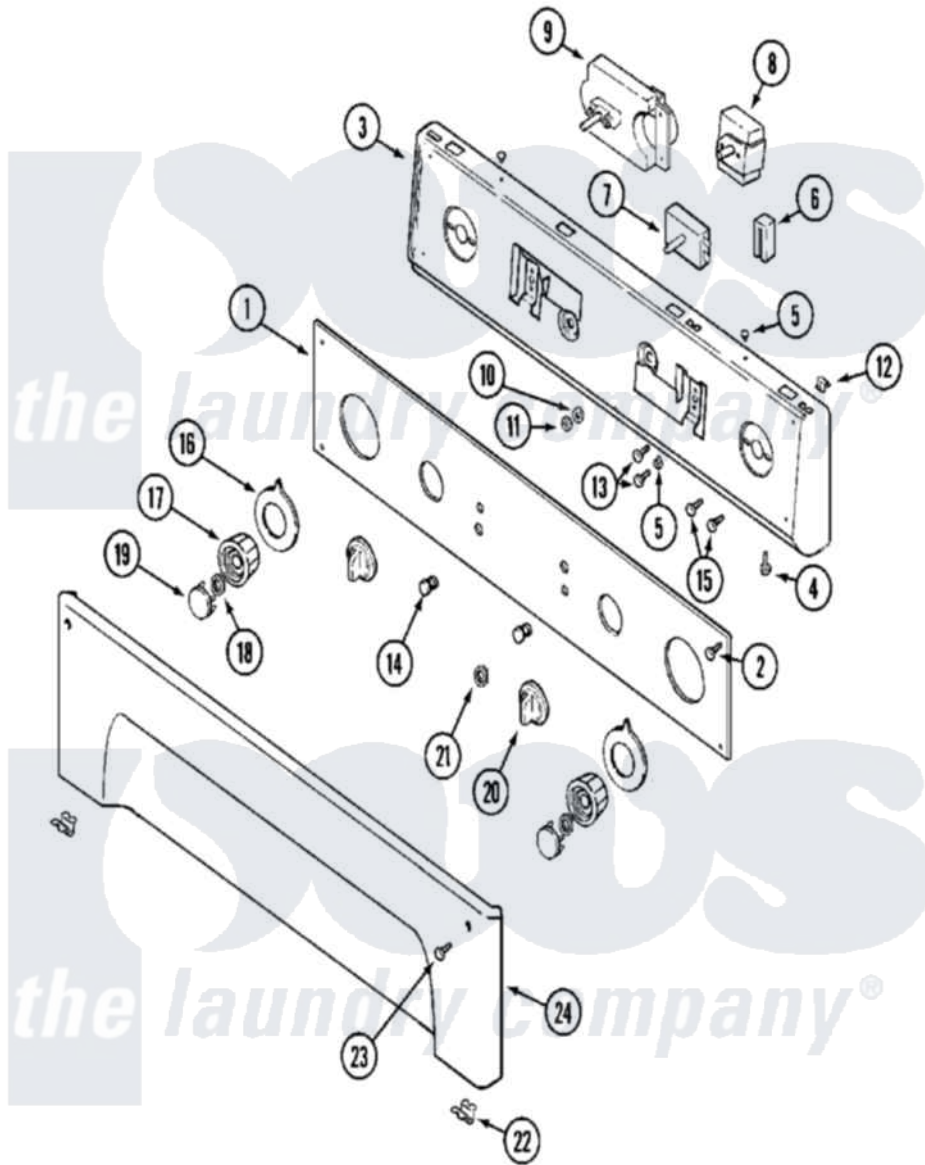

Maytag MLE15MNAYW 01 - CONTROL PANEL (UPPER)

Maytag Residential Maytag MLE15MNAYW Dryer Parts Parts Diagram 01 - CONTROL PANEL (UPPER)
 Click on the part number to view part

Item	Original Part Number	Replaced By	Status	Part Description
001	33002070			Overlay, Control Panel
002	215506			Screw, Control Panel Overlay
003	33002003			Fastener Clip, Control Panel
"	33002071			Panel, Control
004	215506			Screw, Control Panel Overlay
005	33001132	33002342		Plug, Sifht Hole
006	204075		Not Available	PILOT LAMP (DG MODELS ONLY)
007	306940	W10149462		Switch, Push-To-Start
008	307253			Switch, Cycle Selector
009	Y307296			Timer RPR
010	312751			Lockwasher, Start Switch
011	Y312706	422617		Nut
012	33001977			Fastener, Control Panel
013	Y313588	488234		Screw 8-32 X 1/4
014	215564			Lens, Indicator Light
015	Y313588	488234		Screw 8-32 X 1/4

016	33001500		Dial, Timer Indicator
017	314724		Knob For Timer
018	312273		Nut, Control Knob
019	314723	W10133501	Cap, Knob
020	205663		Knob For Selector Switch
021	Y312702		Knurled Nut, Start Switch
022	33001980		Fastener, Access Panel
023	215506		Screw, Control Panel Overlay
024	33002072		Panel, Access
025	33002076		Wire Harness, Main
"	NLA	Not Available	WIRE HARNESS, MAIN (UPR)