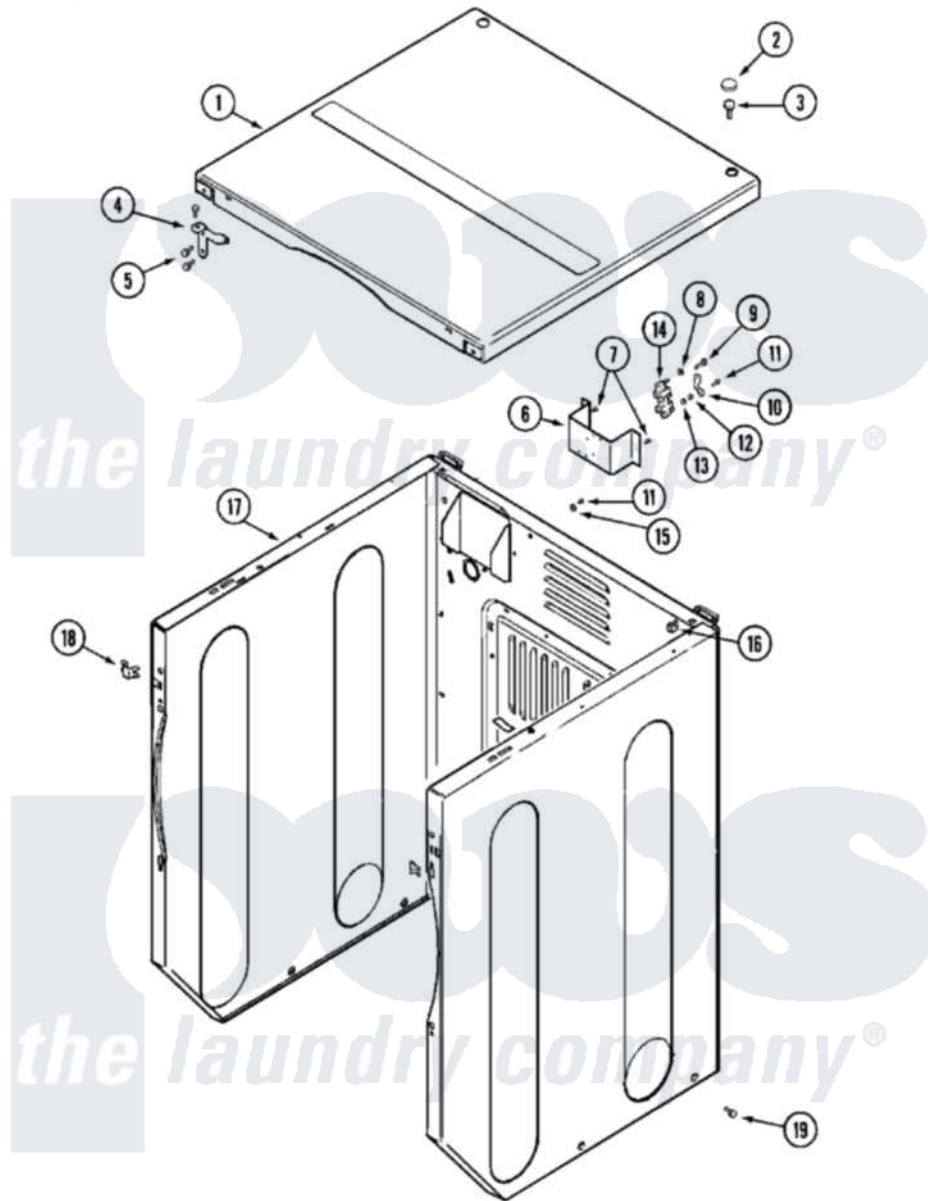

Maytag MLE15MNAYW 02 - CABINET-FRONT (UPPER)

Maytag [Residential Maytag MLE15MNAYW Dryer Parts](#) Parts Diagram 02 - CABINET-FRONT (UPPER)
 Click on the part number to view part

Item	Original Part Number	Replaced By	Status	Part Description
001	22001995			Screw Note: Screw, Tumbler Front And Shroud
"	22001996	3370225		Screw
"	33001995	33002124		Cover, Top
"	33002058		Not Available	COVER, TOP (WHT)
"	33002062		Not Available	BACKUP, STRAIN RELIEF
"	Y314174			Terminal Cover - Canada
002	33001997			Plug, Hole
003	22001883	214354		Screw, Top Cover To Cabnt.
004	33001998			Bracket, Top Cover
"	33001999			Bracket, Top Cover
005	22001995			Screw Note: Screw, Tumbler Front And Shroud
006	33002059			Bracket, Terminal Block
"	NLA		Not Available	BRACKET, TERMINAL BLOCK---NA
007	22001995			Screw Note: Screw, Tumbler Front And Shroud

008	Y311270		Washer, Terminal Block
009	Y312209	W10001200	Screw
010	Y312184		Strap, Grounding
011	NLA	Not Available	SCREW, GROUND STRAP
012	311484	112432	Nut
013	311093		Washer, Terminal Connection
014	33001244		Block, Terminal
015	NLA	Not Available	WASHER, GROUND LUG
016	22001502		Fastener, U-NUt
017	NLA	Not Available	CABINET ASSY (WHT-AS PK)
018	33001980		Fastener, Access Panel
019	213007		Xfor Cabinet See Cabinet, Back
"	22003409	213007	Xfor Cabinet See Cabinet, Back