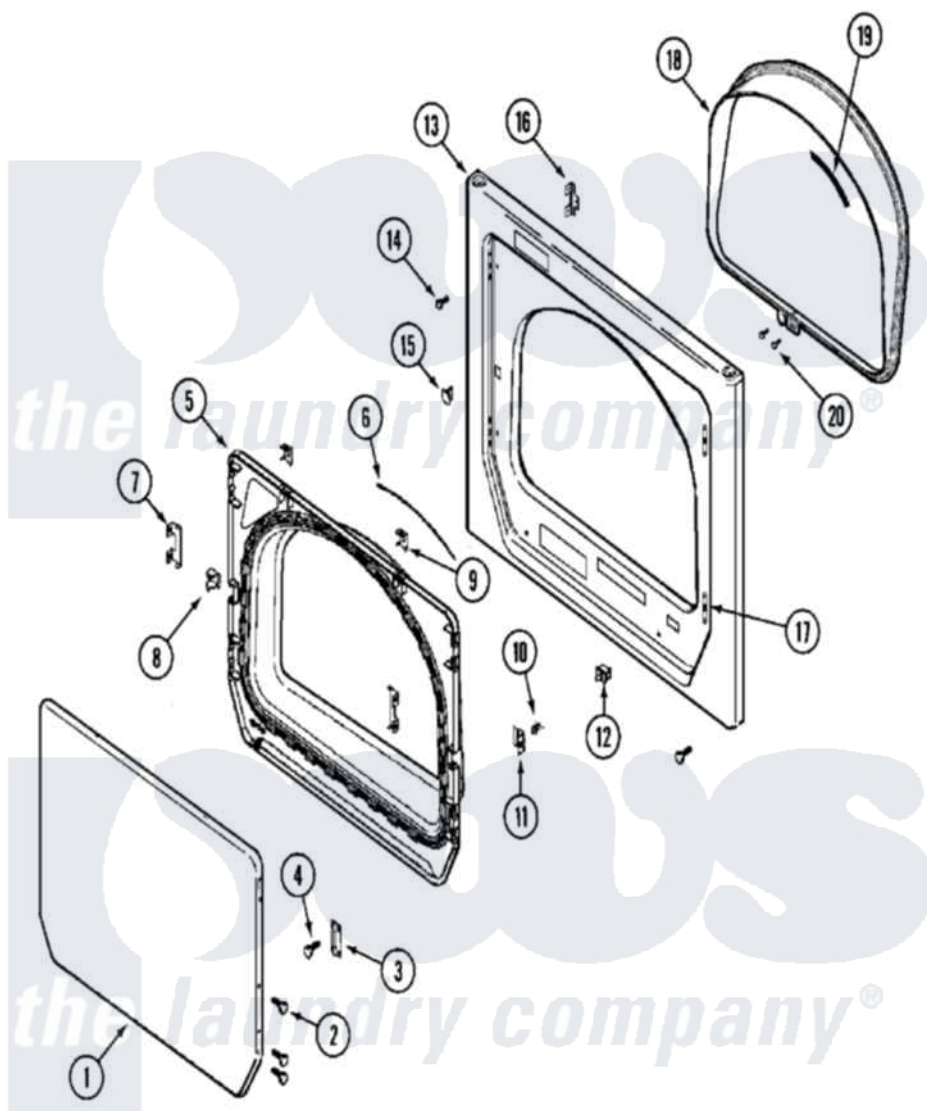

Maytag MLE15MNAYW 04 - DOOR (UPPER)

Maytag Residential Maytag MLE15MNAYW Dryer Parts Parts Diagram 04 - DOOR (UPPER)
 Click on the part number to view part

Item	Original Part Number	Replaced By	Status	Part Description
001	33002079	33002128		Panel- Out
002	22002063			Screw No.8-18AB Wafer Head
003	33002017			Hinge, Door
004	22002062	98006631		Screw
005	33002080	33002020		Door, Inner W/Seal
006	33002094			Seal, Door
007	22002038			Clip, Door
008	33001763			Plug, Inner Door
009	22002039			Clip, Door
010	33001761			Strike, Door
011	33001793			Bracket, Strike
012	33001509	W10169313		Switch-Dor
013	33001711	33002936		Medallion-
"	33002051		Not Available	SCREW, FRONT PANEL
"	33002081			Panel, Front
014	33001486	98008544		Screw

015	33001791	306436	Door Latch Kit--W
016	33002025		Twin Speednut
017	33001175		Cover, Hinge Hole
018	33002026		Extension, Tumbler Front
019	33001767		Seal, Shroud
020	33001855	33002917	Screw, No.10-16